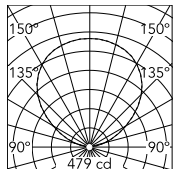

Physical

Colour	Brick Red
Length (mm)	150
Net weight (kg)	1.2
Package volume (m3)	0.01
IP internal	44

Download

Mounting instructions	↓ PDF
Compatible dimmers	↓ PDF
Spare Parts	↓ PDF

Photometric Files

LDT / IES	↓ ZIP
-----------	-----------------------

Technical Drawings

2D	↓ DWG
3D	↓ ZIP

Schematic light drawing

Beam Angle: 108°

h(m)	E(lx)	D(m)
1	479	2.78
2	120	5.55
3	53	8.33
4	30	11.11
5	19	13.88

Luminous flux Luminaire
1314 lm

Ecodesign and Energy Labelling