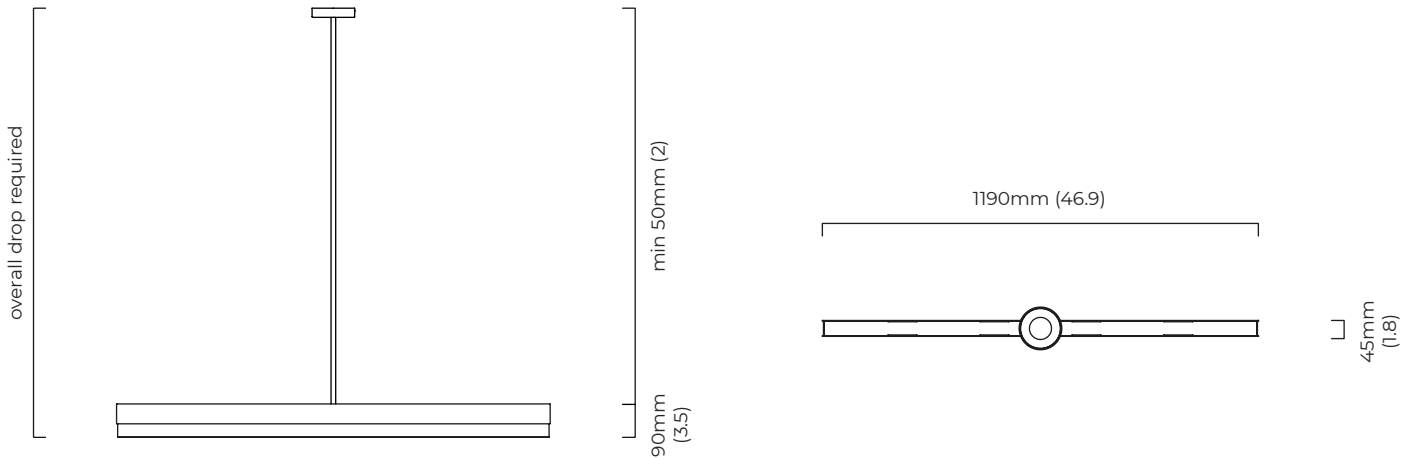

ARTÉS 1200 PENDANT

Minimal in form yet decorative in material, the Artés collection has a strong presence through its premium materials. The LED light illuminates the translucent alabaster perfectly.

FINISH

bronze with satin brass details and honed alabaster
ARTPEIBZHA

satin brass with honed alabaster
ARTPEISBHA

SUSPENSION

drop rod with ceiling box

please specify the required overall drop from the ceiling to the bottom of the fitting

BULBS

integrated LED - dimmable - 32w - 2700k

WEIGHT

10kg (22lbs)

CERTIFICATION