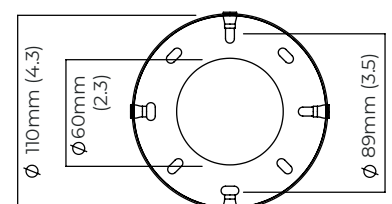

Input Voltage	As Standard	On Request
Phase Cut (rotary dimmer)	230	✓	
0/1-10V230	230		✓
DALi	230		✓
Phase Cut (rotary dimmer)	120	✓	
0/1-10V120	120		✓
DALi	120	x	x

mounting plate dimensions