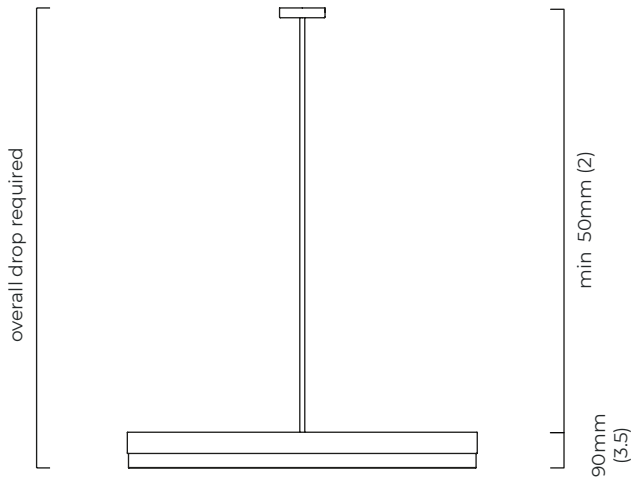

BULBS

integrated LED - dimmable - 24w - 2700k

WEIGHT

8kg (17.6lbs)

CERTIFICATION

	Input Voltage	As Standard	On Request
Phase Cut (rotary dimmer)	230	✓	
0/1-10V	230		✓
DALi	230		✓
Phase Cut (rotary dimmer)	120	✓	
0/1-10V	120		✓
DALi	120	x	x