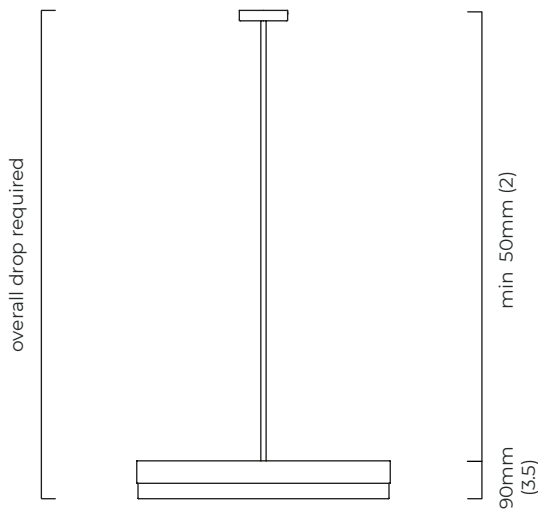

bronze with satin brass details and honed alabaster
ARTPE6BZHA

satin brass with honed alabaster
ARTPE6SBHA

SUSPENSION

drop rod with ceiling box

please specify the required overall drop from the ceiling to the bottom of the fitting

BULBS

integrated LED - dimmable - 16w - 2700k

WEIGHT

6kg (13.2lbs)

CERTIFICATION

	Input Voltage	As Standard	On Request
Phase Cut (rotary dimmer)	230	✓	
0/1-10V230	230		✓
DALi	230		✓
Phase Cut (rotary dimmer)	120	✓	
0/1-10V120	120		✓
DALi	120	x	x

mounting plate dimensions