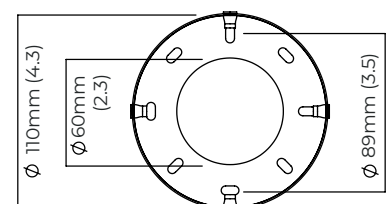

Input Voltage	As Standard	On Request
Phase Cut (rotary dimmer)	230	✓	
0/1-10V	230		✓
DALi	230		✓
Phase Cut (rotary dimmer)	120	✓	
0/1-10V	120		✓
DALi	120	x	x

mounting plate dimensions