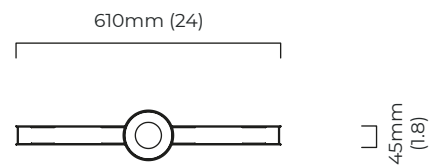

bronze with satin brass details and honed alabaster
ARTPE6BZHA

satin brass with honed alabaster
ARTPE6SBHA

SUSPENSION

drop rod with ceiling box

please specify the required overall drop from the ceiling to the bottom of the fitting

BULBS

integrated LED - dimmable - 16w - 2700k

WEIGHT

6kg (13.2lbs)

CERTIFICATION

	Input Voltage	As Standard	On Request
Phase Cut (rotary dimmer)	230	✓	
0/1-10V230	230		✓
DALi	230		✓
Phase Cut (rotary dimmer)	120	✓	
0/1-10V120	120		✓
DALi	120	x	x