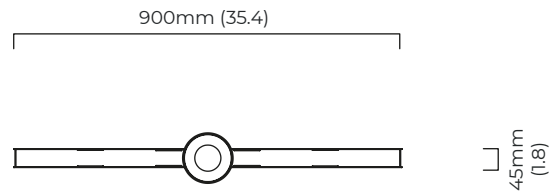

ARTÉS 900 PENDANT

Minimal in form yet decorative in material, the Artés collection has a strong presence through its premium materials. The LED light illuminates the translucent alabaster perfectly.

FINISH

bronze with satin brass details and honed alabaster
ARTPE9BZHA

satin brass with honed alabaster
ARTPE9SBHA

SUSPENSION

drop rod with ceiling box

please specify the required overall drop from the ceiling to the bottom of the fitting

BULBS

integrated LED - dimmable - 24w - 2700k

WEIGHT

8kg (17.6lbs)

CERTIFICATION