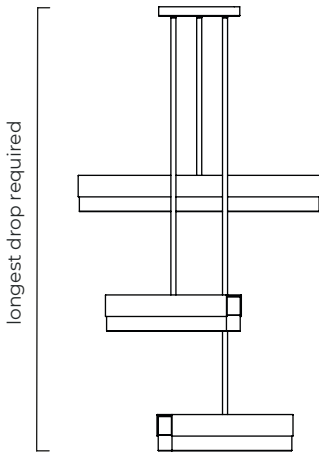

FINISH

bronze with satin brass details and honed alabaster
ARTCO6BZHA

satin brass with honed alabaster
ARTCO6SBHA

SUSPENSION

drop rod with ceiling box

please specify
- the length of the longest drop (max. 6 meters)
- the length of the shortest drop (min. 100mm)

BULBS

integrated LED - dimmable - 48w - 2700k

WEIGHT

18kg (39.7lbs)
additional support around junction box required for installation

CERTIFICATION

	Input Voltage	As Standard	On Request
Phase Cut (rotary dimmer)	230	✓	
0/1-10V230	230		✓
DALi	230		✓
Phase Cut (rotary dimmer)	120	✓	
0/1-10V120	120		✓
DALi	120	x	x

FINISH

bronze with satin brass details and honed alabaster
ARTCO9BZHA

satin brass with honed alabaster
ARTCO9SBHA

SUSPENSION

drop rod with ceiling box

please specify

- the length of the longest drop (max. 6 meters)
- the length of the shortest drop (min. 100mm)

mounting plate dimensions