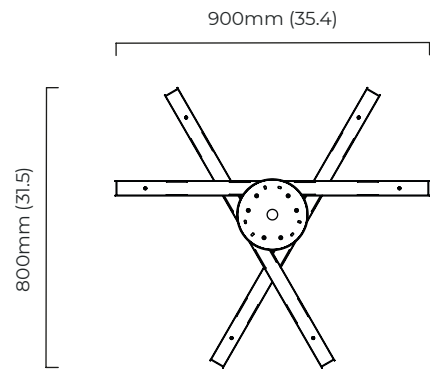

ARTÉS COLLECTIVE 900 PENDANT

Minimal in form yet decorative in material, the Artés collection has a strong presence through its premium materials. The LED light illuminates the translucent alabaster perfectly.

FINISH

bronze with satin brass details and honed alabaster
ARTCO9BZHA

satin brass with honed alabaster
ARTCO9SBHA

SUSPENSION

drop rod with ceiling box

please specify

- the length of the longest drop (max. 6 meters)
- the length of the shortest drop (min. 100mm)

BULBS

integrated LED - dimmable - 72w - 2700k

WEIGHT

24kg (52.9lbs)
additional support around junction box required for installation

CERTIFICATION