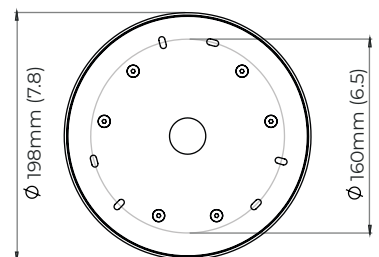

Input Voltage	As Standard	On Request
Phase Cut (rotary dimmer)	230	✓	
0/1-10V230	230		✓
DALi	230		✓
Phase Cut (rotary dimmer)	120	✓	
0/1-10V120	120		✓
DALi	120	x	x

mounting plate dimensions