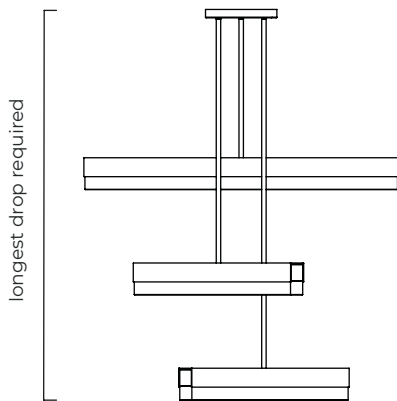

FINISH

bronze with satin brass details and honed alabaster
ARTCO6BZHA

satin brass with honed alabaster
ARTCO6SBHA

SUSPENSION

drop rod with ceiling box

please specify
- the length of the longest drop (max. 6 meters)
- the length of the shortest drop (min. 100mm)

FINISH

bronze with satin brass details and honed alabaster
ARTCO9BZHA

satin brass with honed alabaster
ARTCO9SBHA

SUSPENSION

drop rod with ceiling box

please specify

- the length of the longest drop (max. 6 meters)
- the length of the shortest drop (min. 100mm)

BULBS

integrated LED - dimmable - 72w - 2700k

WEIGHT

24kg (52.9lbs)
additional support around junction box required for installation

CERTIFICATION

	Input Voltage	As Standard	On Request
Phase Cut (rotary dimmer)	230	✓	
0/1-10V230	230		✓
DALi	230		✓
Phase Cut (rotary dimmer)	120	✓	
0/1-10V120	120		✓
DALi	120	x	x