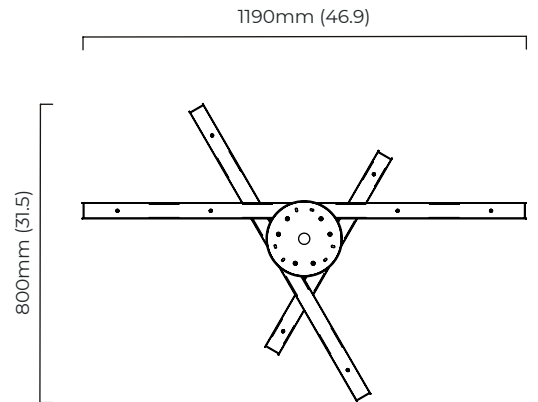

ARTÉS COLLECTIVE 600, 900, 1200 PENDANT

Minimal in form yet decorative in material, the Artés collection has a strong presence through its premium materials. The LED light illuminates the translucent alabaster perfectly.

FINISH

bronze with satin brass details and honed alabaster
ARTCOOBZHA

satin brass with honed alabaster
ARTCOOSBHA

SUSPENSION

drop rod with ceiling box

please specify
- the length of the longest drop (max. 6 meters)
- the length of the shortest drop (min. 100mm)

BULBS

integrated LED - dimmable - 72w - 2700k

WEIGHT

24kg (52.9lbs)
additional support around junction box required for installation

CERTIFICATION