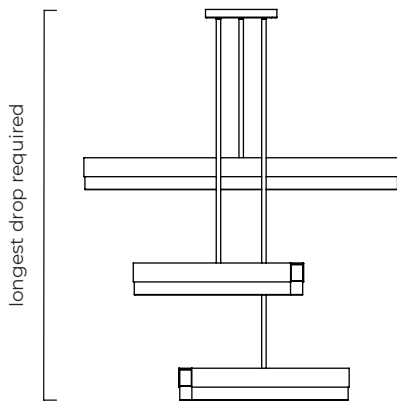

ARTÉS COLLECTIVE 600, 900, 1200 PENDANT

Minimal in form yet decorative in material, the Artés collection has a strong presence through its premium materials. The LED light illuminates the translucent alabaster perfectly.

FINISH

bronze with satin brass details and honed alabaster
ARTCOOBZHA

satin brass with honed alabaster
ARTCOOSBHA

SUSPENSION

drop rod with ceiling box

please specify
- the length of the longest drop (max. 6 meters)
- the length of the shortest drop (min. 100mm)

BULBS

integrated LED - dimmable - 72w - 2700k

WEIGHT

24kg (52.9lbs)
additional support around junction box required for installation

CERTIFICATION