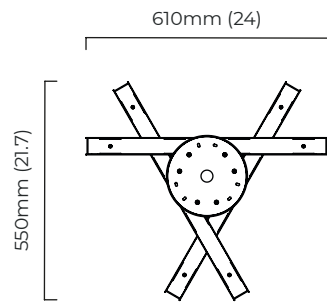

FINISH

bronze with satin brass details and honed alabaster
ARTCO6BZHA

satin brass with honed alabaster
ARTCO6SBHA

SUSPENSION

drop rod with ceiling box

please specify
- the length of the longest drop (max. 6 meters)
- the length of the shortest drop (min. 100mm)

BULBS

integrated LED - dimmable - 48w - 2700k

WEIGHT

18kg (39.7lbs)
additional support around junction box required for installation

CERTIFICATION

	Input Voltage	As Standard	On Request
Phase Cut (rotary dimmer)	230	✓	
0/1-10V230	230		✓
DALi	230		✓
Phase Cut (rotary dimmer)	120	✓	
0/1-10V120	120		✓
DALi	120	x	x

FINISH

bronze with satin brass details and honed alabaster
ARTCO9BZHA

satin brass with honed alabaster
ARTCO9SBHA

SUSPENSION

drop rod with ceiling box

please specify

- the length of the longest drop (max. 6 meters)
- the length of the shortest drop (min. 100mm)

mounting plate dimensions