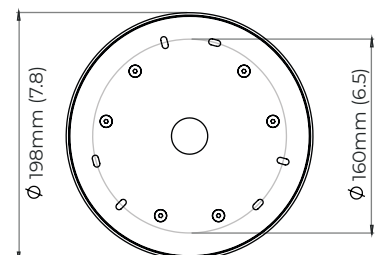

Input Voltage	As Standard	On Request
Phase Cut (rotary dimmer)	230	✓	
0/1-10V230	230		✓
DALi	230		✓
Phase Cut (rotary dimmer)	120	✓	
0/1-10V120	120		✓
DALi	120	x	x

mounting plate dimensions