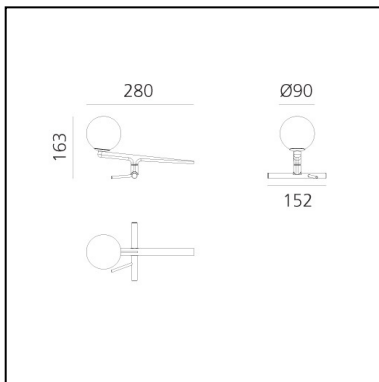

Yanzi Table

Neri&Hu

IP20   

LUMINAIRE

- Watt: **9,5W**
- Delivered lumen output: **623lm**
- CCT: **3000K**
- Efficiency: **84%**
- Efficacy: **69.24lm/W**
- CRI: **90**
- Dimmer Typology: **Microswitch Dimmer**

FEATURES

- Product Code: **1101010A**
- Colour: **Brushed brass, white, black**
- Installation: **Table**
- Material: **Brushed brass, blown glass**
- Series: **Design Collection**
- Environment: **Indoor**
- Emission: **Diffused**
- design by: **Neri&Hu**

DIMENSIONS

- Length: **280 mm**
- Width: **152 mm**
- Height: **163 mm**
- Diameter: **90 mm**

SOURCES INCLUDED

- Category: **Led**
- Number: **1**
- Watt: **6.7W**
- Delivered lumen output: **757lm**
- Color temperature (K): **3000K**
- CRI: **90**
- Color Tolerance: **MacAdam 2SDCM**
- Efficacy: **113lm/W**
- Service Life: **50000-L90**