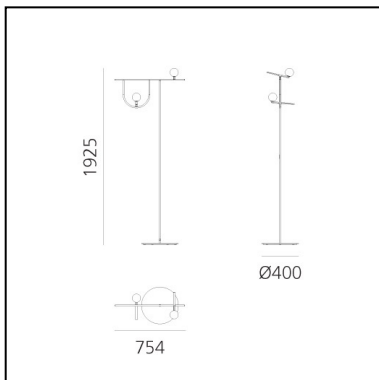

LUMINAIRE

- Watt: **20W**
- Voltage: **220-240V**
- Delivered lumen output: **1414lm**
- CCT: **3000K**
- Efficiency: **84%**
- Efficacy: **70.72lm/W**
- CRI: **90**
- Dimmer Typology: **Touch Dimmer**

DESCRIPTION

The activity of Neri&Hu is founded on constant research and the desire to work on the dynamic interaction of experience, detail, material, shape, and light, rather than adapt to stereotyped formulas. In a blend of tradition and innovation, Yanzi is a lightweight composition of graphic signs. Balanced structures, such as branches or perches, support multiple stylized figures to provide a variety of versions and qualities of light. They are iconic swallows with a brushed brass body, with their head like a white glass sphere enclosing light, either flying free or contained in glass cages. There is unique sensibility in matching warm and cold, essential yet refined materials. Yanzi is an open system, ideal for creating lightweight compositions and light landscapes that animate any space with an elegant poetic attitude.

FEATURES

- Product Code: **1102010A**
- Colour: **Brushed brass, white, black**
- Installation: **Floor**
- Material: **Brushed brass, blown glass**
- Series: **Design Collection**
- Environment: **Indoor**
- Emission: **Diffused**
- design by: **Neri&Hu**

DIMENSIONS

- Length: **400 mm**
- Width: **754 mm**
- Height: **1920 mm**
- Base Diameter: **400 mm**

SOURCES INCLUDED

- Category: **Led**
- Number: **2**
- Watt: **7.8W**
- Delivered lumen output: **841lm**
- Color temperature (K): **3000K**
- CRI: **90**
- Color Tolerance: **MacAdam 2SDCM**
- Efficacy: **107lm/W**
- Service Life: **50000-L70**