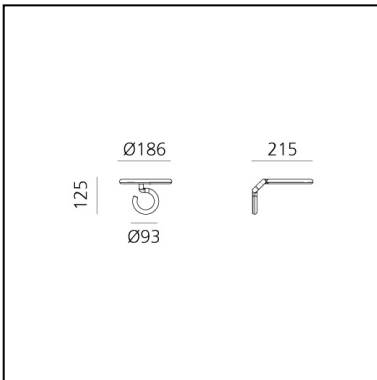

An unbroken section, measuring only 16 mm for the small versions and 25 mm for the big ones (floor, wall), shapes the structure and houses all the opto-electronic and mechanical elements.

Its minimalist presence creates a perfect balance among different materials, weights, light quality, precision of movement and functionality.

Vine Light translates technological complexity into simplicity and freedom. It represents a synthesis in which the apparent simplicity is the result of a deep know-how and innovative research.

PRODUCT CODE: 1566030A

FEATURES

- Article Code: **1566030A**
- Colour: **Black**
- Installation: **Wall**
- Series: **Design Collection, 2022 Artemide Collection**
- design by: **BIG - Bjarke Ingels Group**

DIMENSIONS

- Length: **cm 21.5**
- Height: **cm 12.5**
- Base Diameter: **cm 9.3**