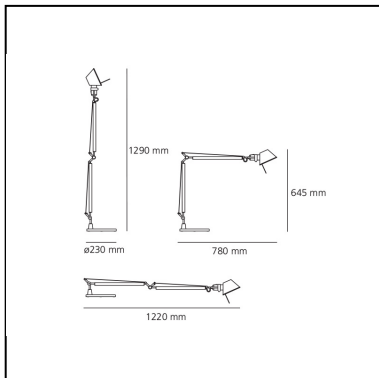

Tolomeo table Pure Integralis - Body Lamp

Michele De Lucchi
Giancarlo Fassina

IP20   CE

LUMINAIRE

DAY MODE

- Watt: **7W**
- Voltage: **24V**
- Delivered lumen output: **483lm**
- Radiant Flux: **465mW**
- CCT: **3600K**
- Efficacy: **69lm/W**
- CRI: **80**
- Dimmer Typology: **Microswitch Dimmer**

FEATURES

- Product Code: **A004800IN2**
- Colour: **Aluminium**
- Installation: **Table**
- Material: **aluminium, steel**
- Series: **Design Collection**
- design by: **Michele De Lucchi, Giancarlo Fassina**

DIMENSIONS

- Length: **780 mm**
- Height: **645 mm**
- Base Diameter: **230 mm**
- Max Extension Height: **1290 mm**
- Max Extension Length: **1220 mm**
- Glow Wire Test: **750°**

SOURCES INCLUDED

- Category: **Led**
- Number: **1**
- Color Tolerance: **4SDCM**
- Service Life: **L80 (10K) 28500h**