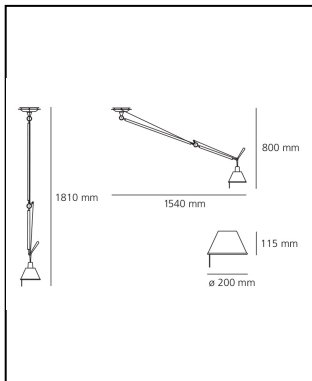

Tolomeo suspension decentralized - Body Lamp

Michele De Lucchi
Giancarlo Fassina

IP20     Dimmerable: 

LUMINAIRE

- Watt: **10,5W**
- Voltage: **220V-240V**
- Delivered lumen output: **615lm**
- Efficiency: **58%**
- Efficacy: **61.49lm/W**
- CRI: **80**

Notes

Possibility to mount LED source on E27 Socket. Complete lamp consists of body lamp + accessories

DESCRIPTION

Cantilevered arms in polished aluminium; joints in polished aluminium; diffuser in matt aluminium or in parchment paper or silk satin fabric or stainless steel ring. The code refers to the luminaire's body only

DIMENSIONS

- Height: **800 mm**
- Diameter: **200 mm**
- Max Height from ceiling: **1810 mm**
- Max Extension Length: **1540 mm**

SOURCES NOT INCLUDED

- Category: **LED RETROFIT**
- Number: **1**
- Watt: **8W**
- Socket: **E27**