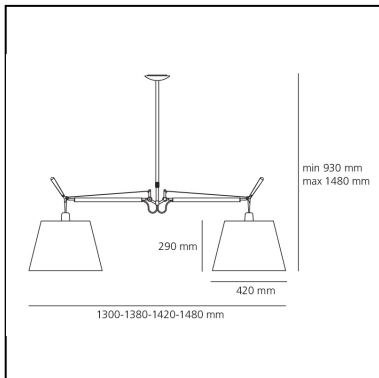

Tolomeo Suspension Basculante Due Bracci - Body Lamp

Michele De Lucchi
Giancarlo Fassina

IP20   EAC Dimmerable: 

LUMINAIRE

- Watt: **42W**
- Voltage: **220V-240V**
- Delivered lumen output: **4253lm**
- Efficiency: **87%**
- Efficacy: **101.25lm/W**
- CRI: **80**

Notes

Possibility to mount LED source on E27 Socket. Complete lamp consists of body lamp + accessories

DESCRIPTION

Cantilevered arms in polished aluminium; diffuser in parchment paper on a plastic frame, joints in polished aluminium. The code refers to the luminaire's body only

DIMENSIONS

- Width: **1300 mm**
- Height: **930 mm**
- Diameter: **240 mm**
- Max Height from ceiling: **1480 mm**

SOURCES NOT INCLUDED

- Category: **LED RETROFIT**
- Number: **2**
- Watt: **17W**
- Socket: **E27**