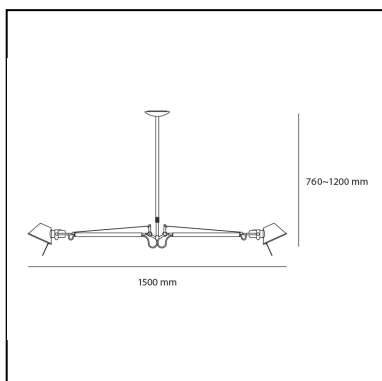

Tolomeo Suspension 2 Bracci

Michele De Lucchi
Giancarlo Fassina

LUMINAIRE

- Watt: **21W**
- Voltage: **220V-240V**
- Delivered lumen output: **1230lm**
- Efficiency: **50%**
- Efficacy: **58.56lm/W**
- CRI: **80**

Notes

Possibility to mount LED source on E27 Socket

DESCRIPTION

Cantilevered arms in polished aluminium; diffuser in matt anodised aluminium; joints in polished aluminium. The code refers to the luminaire's body only

FEATURES

- Product Code: **A036400**
- Colour: **Aluminium**
- Installation: **Suspension**
- Material: **Aluminium**
- Series: **Design Collection**
- design by: **Michele De Lucchi, Giancarlo Fassina**

DIMENSIONS

- Width: **1500 mm**
- Height: **760 mm**
- Max Height from ceiling: **1200 mm**

SOURCES NOT INCLUDED

- Category: **LED RETROFIT**
- Number: **2**
- Watt: **8W**
- Socket: **E27**