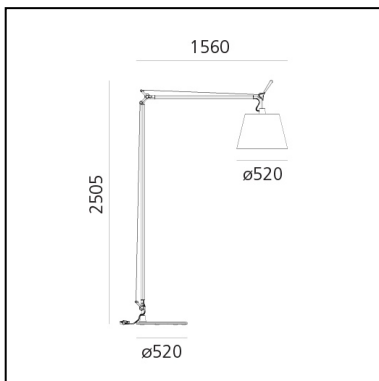

Tolomeo Maxi

Michele De Lucchi
Giancarlo Fassina

IP20   

LUMINAIRE

- Watt: **21W**
- Voltage: **220-240V**
- Delivered lumen output: **2077lm**
- CCT: **3000K**
- Efficiency: **85%**
- Efficacy: **98.90lm/W**
- CRI: **80**
- Dimmer Typology: **Slider Dimmer**

FEATURES

- Product Code: **0510010A**
- Colour: **Aluminium**
- Installation: **Floor**
- Material: **Fabric and PVC, alluminum, steel**
- Series: **Design Collection**
- Environment: **Indoor**
- Emission: **Direct**
- design by: **Michele De Lucchi, Giancarlo Fassina**

DIMENSIONS

- Diameter: **520 mm**
- Base Diameter: **520 mm**
- Glow Wire Test: **750°**

SOURCES INCLUDED

- Category: **Led Retrofit**
- Number: **1**
- Watt: **21W**
- Socket: **E27**