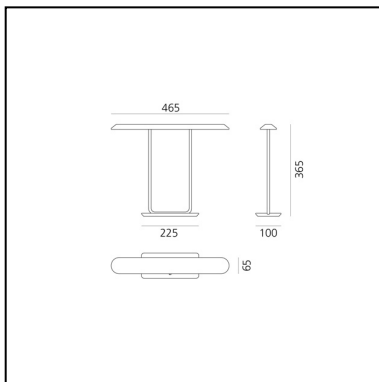

Tempio - Bronze

Atelier Oi

IP20 

LUMINAIRE

- Watt: **14W**
- Delivered lumen output: **524lm**
- CCT: **3000K**
- Efficiency: **52%**
- Efficacy: **37.39lm/W**
- CRI: **90**
- Dimmer Typology: **Optical Touch Dimmer**

DESCRIPTION

“Tempio light draws its inspiration from Japanese temples, from their calm philosophy, their colours and portico forms.”

FEATURES

- Product Code: **0052010A**
- Colour: **Bronze**
- Installation: **Table**
- Material: **Aluminium, steel**
- Series: **Design Collection**
- Environment: **Indoor**
- Emission: **Direct**
- design by: **Atelier Oi**

DIMENSIONS

- Length: **465 mm**
- Width: **65 mm**
- Height: **365 mm**
- Base Length: **225 mm**
- Base Width: **100 mm**

SOURCES INCLUDED

- Category: **Led**
- Number: **1**
- Watt: **14W**
- Color temperature (K): **3000K**
- CRI: **80**