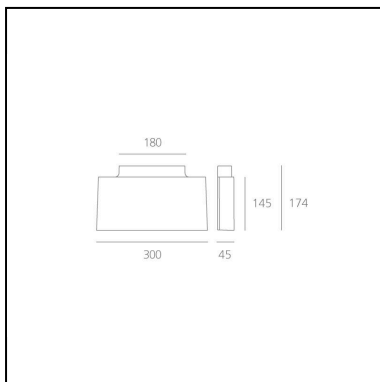

Surf Wall 300 - LED 3000K - White

Neil Poulton

DESCRIPTION

High-performing LED wall-mounted light fitting. More than 3,400 lm flux installed.

High efficiency: more than 70 lumen per watt. Available in warm white (3000K) and neutral white (4000K) - CRI=90 (typ). Materials: body in white or grey painted aluminium.

FEATURES

- Product Code: **M060120**
- Colour: **White**
- Material: **Painted Aluminium**
- Series: **Design Collection**
- Environment: **Indoor**
- Area contract: **Hospitality, Office, Residential**
- Emission: **Indirect**
- design by: **Neil Poulton**

DIMENSIONS

- Length: **300 mm**
- Width: **174 mm**
- Height: **45 mm**
- Weight: **kg 1.4**
- Glow Wire Test: **960°**

SOURCES INCLUDED

- Category: **Led**
- Number: **1**
- Watt: **36W**
- Color Tolerance: **MacAdam 1SDCM**
- Service Life: **L70(10k)=55000h**