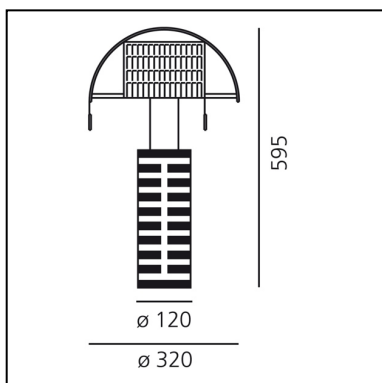

Shogun tavolo

Mario Botta

IP20   

LUMINAIRE

- Watt: **8W**
- Voltage: **220V-240V**

DESCRIPTION

Painted metal stem; white adjustable diffusers in painted perforated plate steel.

FEATURES

- Product Code: **A000300**
- Colour: **Black / White**
- Installation: **Table**
- Material: **aluminium, steel**
- Series: **Design Collection**
- Environment: **Indoor**
- Area contract: **Residential**
- Emission: **Diffused**
- design by: **Mario Botta**

DIMENSIONS

- Height: **595 mm**
- Diameter: **320 mm**
- Base Diameter: **120 mm**

SOURCES NOT INCLUDED

- Category: **LED RETROFIT**
- Number: **1**
- Watt: **8W**
- Socket: **E27**