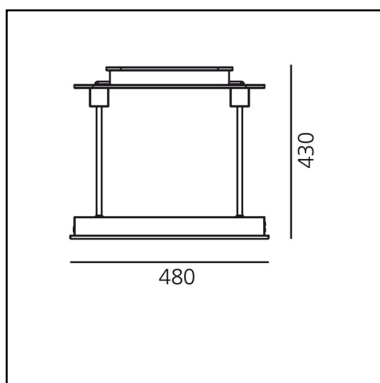

## LUMINAIRE

- Watt: **14W**
- Delivered lumen output: **690lm**
- CCT: **3500K**
- Efficiency: **63%**
- Efficacy: **49.29lm/W**
- CRI: **0**

## DIMENSIONS

- Width: **480 mm**
- Height: **430 mm**