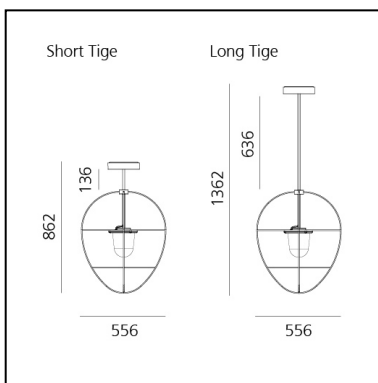

Nottola

Alexander Bellman

IP65 

LUMINAIRE

- Watt: **20W**
- Delivered lumen output: **2034lm**
- CCT: **3000K**
- Efficiency: **88%**
- Efficacy: **101.69lm/W**
- CRI: **90**

Notes

The product comes with two interchangeable tige, allowing for two different installation lengths.

DESCRIPTION

Nottola is an outdoor suspension lamp, thin and elegant, that offers diffused lighting and projects a subtle play of shadows into the environment. A metal structure encloses the diffusing lighting body and through a few simple touches, defines a volume “without substance”.

FEATURES

- Product Code: **T070010**
- Colour: **Brass**
- Installation: **Suspension**
- Series: **Architectural Outdoor**
- design by: **Alexander Bellman**

DIMENSIONS

- Length: **556 mm**
- Width: **556 mm**
- Height: **862 mm**