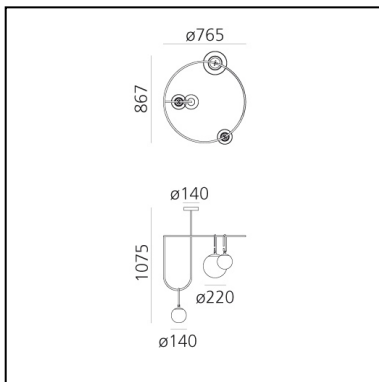

nh S4 Circulaire

Neri&Hu

IP20    Dimmerable: 

LUMINAIRE

- Watt: **23W**
- Voltage: **220-240V**
- Delivered lumen output: **1886lm**
- Efficiency: **77%**
- Efficacy: **82.01lm/W**
- CRI: **80**

DESCRIPTION

FEATURES

- Product Code: **1278010A**
- Colour: **Black/brass**
- Installation: **Suspension**
- Material: **Blown glass, brushed brass**
- Series: **Design Collection**
- Environment: **Indoor**
- design by: **Neri&Hu**

DIMENSIONS

- Length: **765 mm**
- Width: **867 mm**
- Height: **1075 mm**
- Base Diameter: **140 mm**

SOURCES NOT INCLUDED

- Category: **LED RETROFIT**
- Number: **1**
- Watt: **15W**
- Socket: **E27**
- Category: **LED RETROFIT**
- Number: **2**
- Watt: **5W**
- Socket: **E14**