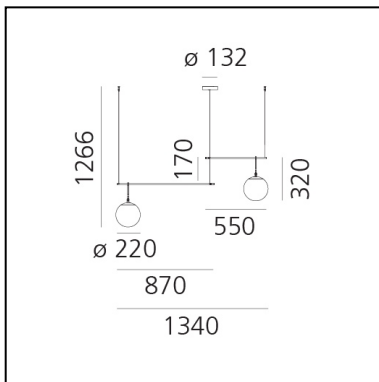

LUMINAIRE

- Watt: **26W**
- Voltage: **220-240V**
- Delivered lumen output: **2284lm**
- Efficiency: **75%**
- Efficacy: **87.83lm/W**
- CRI: **80**

Notes

DESCRIPTION

nh continues the study on the dynamic interaction of expertise, details, materials, form, and light that Neri&Hu are developing with Artemide. The selected materials represent a perfect combination of tradition and innovation, as well as the expression of responsible and sustainable design, also conveyed by the use of a lowconsumption retrofit LED source. Like all the projects designed by Neri&Hu, nh offers a reinterpretation of the Oriental culture and tradition with a constant contemporary approach. With surprising lightness and elementary movements nh creates a landscape of elements generating – either individually or combined with each other – a non-static balanced composition characterized by elegant colour and material matching.

FEATURES

- Product Code: **1282010A**
- Colour: **Black/brass**
- Installation: **Suspension**
- Material: **Blown glass, brushed brass**
- Series: **Design Collection**
- Environment: **Indoor**
- design by: **Neri&Hu**

DIMENSIONS

- Length: **1340 mm**
- Height: **1266 mm**
- Base Diameter: **132 mm**

SOURCES NOT INCLUDED

- Category: **LED RETROFIT**
- Number: **2**
- Watt: **15W**
- Socket: **E27**