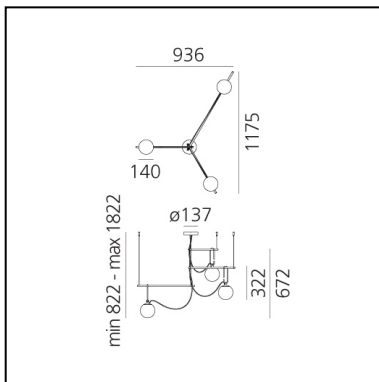

nh S3 14

Neri&Hu

IP20    Dimmerable: 

LUMINAIRE

- Watt: **15W**
- Voltage: **220-240V**
- Delivered lumen output: **1134lm**
- Efficiency: **80%**
- Efficacy: **75.57lm/W**
- CRI: **80**

Notes

The glass balls and brass rings can slide along the rods, which can be fixed according to an orientation chosen by the customer. The light intensity can only be adjusted with dimmable bulbs. Maximum bulb length 80mm. Maximum bulb diameter: 50mm.

FEATURES

- Product Code: **1276010A**
- Colour: **Black/brass**
- Installation: **Suspension**
- Material: **Blown glass, brushed brass**
- Series: **Design Collection**
- Environment: **Indoor**
- design by: **Neri&Hu**

DIMENSIONS

- Length: **1175 mm**
- Width: **936 mm**
- Height: **672 mm**
- Base Diameter: **137 mm**
- Max Height from ceiling: **1822 mm**
- Glow Wire Test: **850°**

SOURCES NOT INCLUDED

- Category: **LED RETROFIT**
- Number: **3**
- Watt: **5W**
- Socket: **E14**