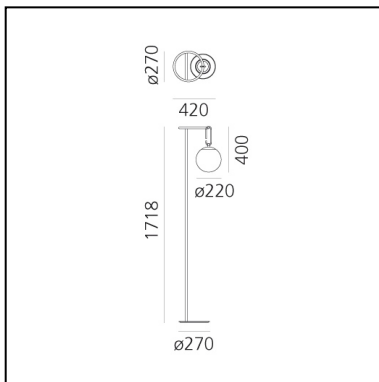

nh 22 Floor

Neri&Hu

IP20    Dimmerable: 

LUMINAIRE

- Watt: **13W**
- Voltage: **220-240V**
- Delivered lumen output: **1142lm**
- Efficiency: **75%**
- Efficacy: **87.83lm/W**
- CRI: **80**

DESCRIPTION

nh continues the study on the dynamic interaction of expertise, details, materials, form, and light that Neri&Hu are developing with Artemide. The selected materials represent a perfect combination of tradition and innovation, as well as the expression of responsible and sustainable design, also conveyed by the use of a lowconsumption retrofit LED source. Like all the projects designed by Neri&Hu, nh offers a reinterpretation of the Oriental culture and tradition with a constant contemporary approach. With surprising lightness and elementary movements nh creates a landscape of elements generating – either individually or combined with each other – a non-static balanced composition characterized by elegant colour and material matching.

FEATURES

- Product Code: **1271010A**
- Colour: **Black/brass**
- Installation: **Floor**
- Material: **Blown glass, brushed brass**
- Series: **Design Collection**
- Environment: **Indoor**
- design by: **Neri&Hu**

DIMENSIONS

- Length: **420 mm**
- Width: **270 mm**
- Height: **1718 mm**
- Diameter: **220 mm**
- Base Diameter: **270 mm**

SOURCES NOT INCLUDED

- Category: **LED RETROFIT**
- Number: **1**
- Watt: **15W**
- Socket: **E27**