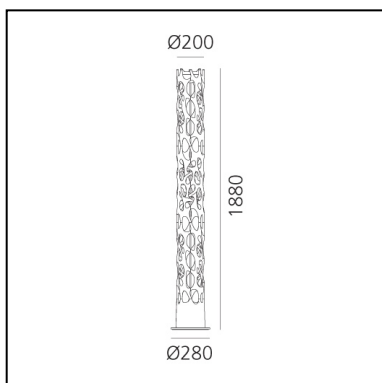

New Nature 2700K - App Compatible

Ross Lovegrove

IP20  

LUMINAIRE

- Watt: **43W**
- Delivered lumen output: **3132lm**
- CCT: **2700K**
- Efficiency: **86%**
- Efficacy: **72.84lm/W**
- CRI: **90**

DESCRIPTION

The frame comprises fluid geometric shapes inspired by botanics which intertwine in three dimensions and create overlapping light and shadows in space.

FEATURES

- Product Code: **1157W10APP**
- Installation: **Floor**
- Material: **Steel base, technopolymer frame, aluminum reflector**
- Series: **Design Collection**
- Environment: **Indoor**
- Area contract: **Retail, Office, Residential**
- Emission: **Indirect and diffused**
- design by: **Ross Lovegrove**

DIMENSIONS

- Height: **1880 mm**
- Diameter: **200 mm**
- Base Diameter: **280 mm**

SOURCES INCLUDED

- Category: **Led**
- Number: **1**
- Watt: **10W**
- Delivered lumen output: **300lm**
- Color temperature (K): **3000K**
- Category: **Led**
- Number: **1**
- Watt: **43W**
- Delivered lumen output: **3955lm**
- Color temperature (K): **2700K**
- CRI: **90**
- Color Tolerance: **MacAdam 2SDCM**