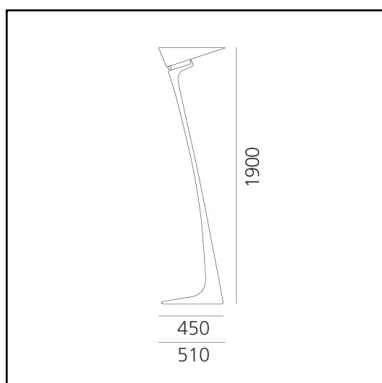

Montjuic

Santiago Calatrava

IP20   

LUMINAIRE

- Watt: **120W**
- Voltage: **220V-240V**
- Delivered lumen output: **2137lm**
- Efficiency: **97%**
- Efficacy: **17.81lm/W**
- CRI: **100**

Notes

With dimmer.

DESCRIPTION

The silhouette of Montjuic stands out for the symmetrical triangular shapes of the base and diffuser, balancing on a red orb.

The frame is inspired by the Olympic fame of the summer Olympics in Barcelona, mimicked by the architect Calatrava also in the Montjuic communication tower located in the Olympic Park in Barcelona.

FEATURES

- Product Code: **A014400**
- Colour: **White**
- Installation: **Floor**
- Material: **Technopolymer foam frame, injection moulded frosted technopolymer diffuser**
- Series: **Design Collection**
- Environment: **Indoor**
- Area contract: **Residential**
- Emission: **Indirect And Diffused**
- design by: **Santiago Calatrava**

DIMENSIONS

- Length: **510 mm**
- Height: **1900 mm**
- Base Length: **450 mm**

SOURCES NOT INCLUDED

- Category: **LED RETROFIT**
- Number: **1**
- Watt: **11w**
- Delivered lumen output: **1110lm**
- Socket: **R7s**