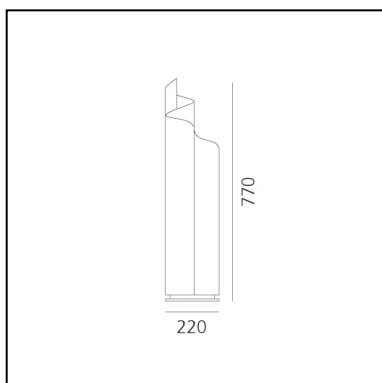

Mezzachimera

Vico Magistretti

IP20   **EAC**  

LUMINAIRE

- Watt: **180W**
- Voltage: **220V-240V**
- Delivered lumen output: **2130lm**

DESCRIPTION

Its sinuous curves resulting from the shaping of a sheet of frosted methacrylate softly diffuse the light. It brings together “simplicity and concept” which for Magistretti are at the heart of durable design.

FEATURES

- Product Code: **0055010A**
- Colour: **White**
- Installation: **Table**
- Material: **Methacrylate, aluminium**
- Series: **Design Collection**
- Environment: **Indoor**
- Emission: **Diffused And Filtered**
- design by: **Vico Magistretti**

DIMENSIONS

- Height: **770 mm**
- Diameter: **220 mm**
- Impact Resistance: **N.D.**
- Glow Wire Test: **N.D.°**

NOT INCLUDED SOURCES

- Category: **HALO**
- Number: **3**
- Lbs: **Qt32**
- Watt: **46W**
- Socket: **E27**
- Color Rendering: **1a**
- Duration (h): **2000h**

ALTERNATIVE SOURCES

- Category: **LED RETROFIT**
- Number: **3**
- Watt: **9W**
- Delivered lumen output: **806lm**
- Socket: **E27**