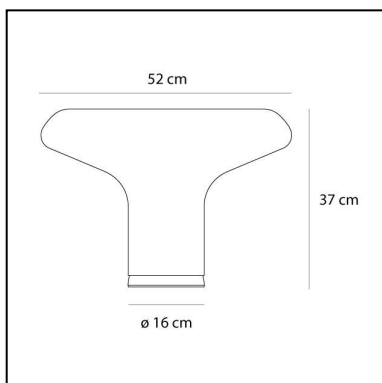

Lesbo

Angelo Mangiarotti

IP20    

LUMINAIRE

- Watt: **15W**
- Voltage: **220V-240V**
- Delivered lumen output: **1180lm**
- Dimmer Typology: **Microswitch Dimmer**

Notes

With dimmer.

DESCRIPTION

FEATURES

- Product Code: **0054010A**
- Colour: **Transparent**
- Installation: **Table**
- Material: **blown glass, aluminum**
- Series: **Design Collection, Modern Classic**
- Environment: **Indoor**
- Area contract: **Residential**
- Emission: **Diffused**
- design by: **Angelo Mangiarotti**

DIMENSIONS

- Height: **370 mm**
- Diameter: **520 mm**
- Base Diameter: **160 mm**
- Impact Resistance: **N/D**
- Glow Wire Test: **N/D°**

SOURCES NOT INCLUDED

- Category: **LED RETROFIT**
- Number: **1**
- Watt: **15W**
- Socket: **E27**