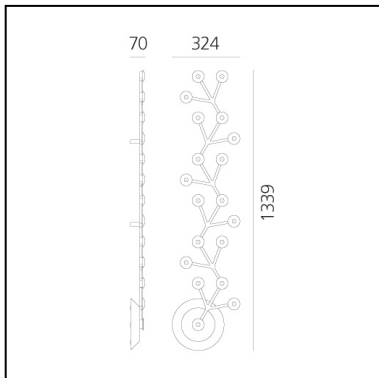

Led Net Line 125 - Ceiling - App Compatible

Michele De Lucchi
Alberto Nason

IP20    

LUMINAIRE

- Watt: **45W**
- Voltage: **220-240V**
- Delivered lumen output: **2530lm**
- CCT: **3000K**
- Efficiency: **78%**
- Efficacy: **56.22lm/W**
- CRI: **80**

FEATURES

- Product Code: **1596050APP**
- Colour: **Polished white**
- Installation: **Ceiling**
- Material: **Aluminium, methacrylate**
- Series: **Design Collection**
- Environment: **Indoor**
- Area contract: **Hospitality, null**
- Emission: **Direct**
- design by: **Michele De Lucchi, Alberto Nason**

DIMENSIONS

- Length: **1400 mm**
- Width: **324 mm**
- Height: **70 mm**
- Glow Wire Test: **650°**

SOURCES INCLUDED

- Category: **Led**
- Number: **18**
- Watt: **2.17W**
- Delivered lumen output: **153lm**
- Color temperature (K): **3000K**
- CRI: **80**
- Color Tolerance: **MacAdam 3SDCM**
- Efficacy: **71lm/W**
- Service Life: **50000-L70**