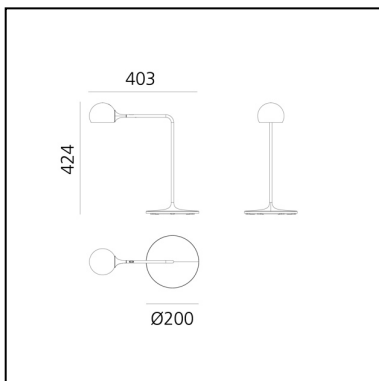

IXA - Table - Anthracite

Foster + Partners

IP20

LUMINAIRE

- Watt: **10W**
- CCT: **3000K**
- CRI: **90**

DESCRIPTION

Ixa is a complete, transversal family whose composition begins with the intelligence of a spherical head with a 360° freedom of movement.

Ixa head separates the electrical cable from the mechanism and is connected to the structure itself by a magnet that allows it to freely rotate, allowing its handy light to be projected in any direction.

DIMENSIONS

- Length: **cm 40.3**
- Height: **cm 42.4**
- Base Diameter: **cm 20**