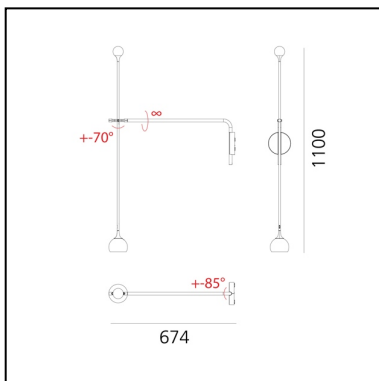

IXA - Arm Wall - Anthracite

Foster + Partners

IP20

LUMINAIRE

- Watt: **10W**
- CCT: **3000K**
- CRI: **90**

DESCRIPTION

Ixa is a complete, transversal family whose composition begins with the intelligence of a spherical head with a 360° freedom of movement.

Ixa head separates the electrical cable from the mechanism and is connected to the structure itself by a magnet that allows it to freely rotate, allowing its handy light to be projected in any direction.

DIMENSIONS

- Length: **cm 67.4**
- Height: **cm 110**