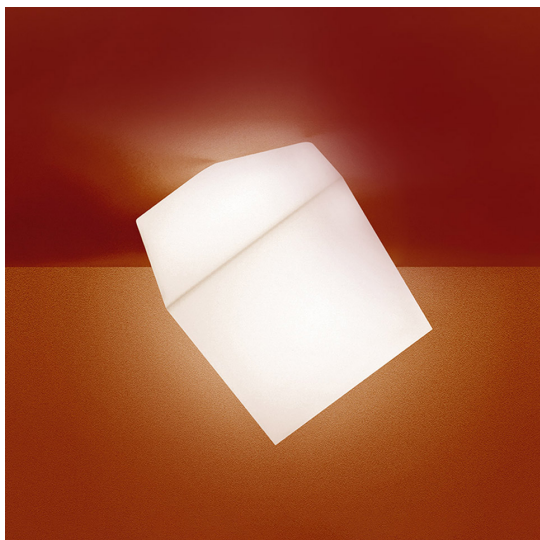

Edge 30 - Wall/Ceiling

Alessandro Mendini

IP65   Dimmerable: 

LUMINAIRE

- Watt: **13W**
- Voltage: **220V-240V**
- Delivered lumen output: **1076lm**
- Efficiency: **71%**
- Efficacy: **82.76lm/W**
- CRI: **80**

Notes

The IP 65 degree of protection makes it also suitable for outdoor application.

DESCRIPTION

A large cube that emerges from the ceiling or wall - perfect for indoor and outdoor spaces.

FEATURES

- Product Code: **1293010A**
- Colour: **White**
- Installation: **CeilingWall**
- Material: **Technopolymer**
- Series: **Design Collection**
- Environment: **Indoor**
- Area contract: **Hospitality, Residential**
- Emission: **Diffused**
- design by: **Alessandro Mendini**

DIMENSIONS

- Width: **485 mm**
- Height: **430 mm**
- Impact Resistance: **N/D**
- Glow Wire Test: **750°C**

SOURCES NOT INCLUDED

- Category: **LED RETROFIT**
- Number: **1**
- Socket: **E27**