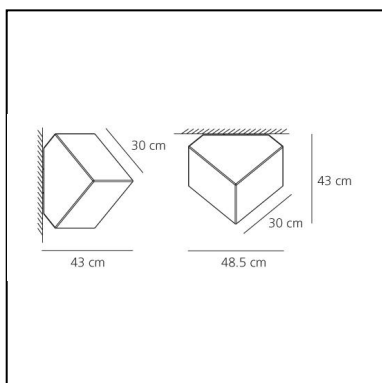

Edge 30 - Wall/Ceiling

Alessandro Mendini

IP65   Dimmerable: 

LUMINAIRE

- Watt: **13W**
- Voltage: **220V-240V**
- Delivered lumen output: **1076lm**
- Efficiency: **71%**
- Efficacy: **82.76lm/W**
- CRI: **80**

Notes

The IP 65 degree of protection makes it also suitable for outdoor application.

DESCRIPTION

A large cube that emerges from the ceiling or wall - perfect for indoor and outdoor spaces.

FEATURES

- Product Code: **1293010A**
- Colour: **White**
- Installation: **CeilingWall**
- Material: **Technopolymer**
- Series: **Design Collection**
- Environment: **Indoor**
- Area contract: **Hospitality, Residential**
- Emission: **Diffused**
- design by: **Alessandro Mendini**

DIMENSIONS

- Width: **485 mm**
- Height: **430 mm**
- Impact Resistance: **N/D**
- Glow Wire Test: **750°C**

SOURCES NOT INCLUDED

- Category: **LED RETROFIT**
- Number: **1**
- Socket: **E27**