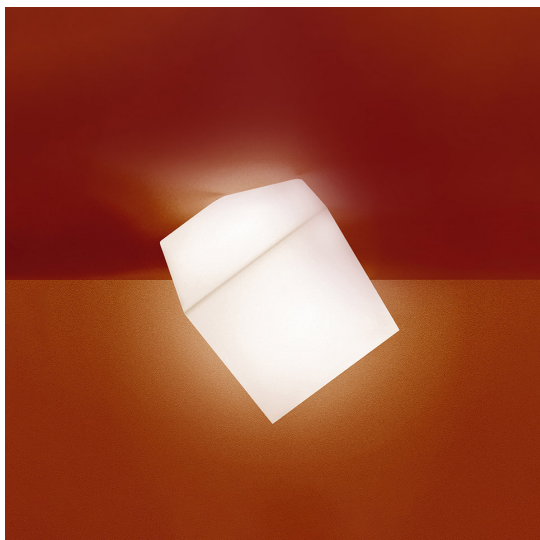

Edge 21 - Wall/Ceiling

Alessandro Mendini

IP65   Dimmerable: 

LUMINAIRE

- Watt: **13W**
- Voltage: **220V-240V**
- Delivered lumen output: **1076lm**
- Efficiency: **71%**
- Efficacy: **82.76lm/W**
- CRI: **80**

Notes

The IP 65 degree of protection makes it also suitable for outdoor application.

DESCRIPTION

A large cube that emerges from the ceiling or wall - perfect for indoor and outdoor spaces.

FEATURES

- Product Code: **1292010A**
- Colour: **White**
- Installation: **Ceiling**
- Material: **Technopolymer**
- Series: **Design Collection**
- Environment: **Indoor**
- Area contract: **Hospitality, Residential**
- Emission: **Diffused**
- design by: **Alessandro Mendini**

DIMENSIONS

- Width: **350 mm**
- Height: **320 mm**
- Impact Resistance: **N/D**
- Glow Wire Test: **750°C**

SOURCES NOT INCLUDED

- Category: **LED RETROFIT**
- Number: **1**
- Socket: **E27**