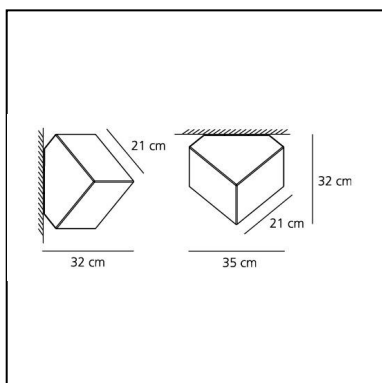

LUMINAIRE

- Watt: **13W**
- Voltage: **220V-240V**
- Delivered lumen output: **1076lm**
- Efficiency: **71%**
- Efficacy: **82.76lm/W**
- CRI: **80**

Notes

The IP 65 degree of protection makes it also suitable for outdoor application.

DESCRIPTION

A large cube that emerges from the ceiling or wall - perfect for indoor and outdoor spaces.

FEATURES

- Product Code: **1292010A**
- Colour: **White**
- Installation: **Ceiling**
- Material: **Technopolymer**
- Series: **Design Collection**
- Environment: **Indoor**
- Area contract: **Hospitality, Residential**
- Emission: **Diffused**
- design by: **Alessandro Mendini**

DIMENSIONS

- Width: **350 mm**
- Height: **320 mm**
- Impact Resistance: **N/D**
- Glow Wire Test: **750°C**

SOURCES NOT INCLUDED

- Category: **LED RETROFIT**
- Number: **1**
- Socket: **E27**