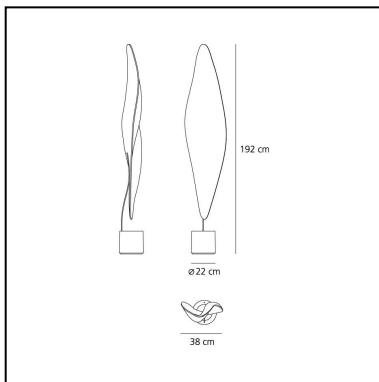

LUMINAIRE

- Watt: **11,5W**
- Voltage: **220V-240V**
- Delivered lumen output: **580lm**
- Efficiency: **73%**
- Efficacy: **52.77lm/W**
- CRI: **97**

DESCRIPTION

"It appears as a digital leaf from another World , embedded with scales like a reptile or an insect which gather light and shadow on its body to seduce a mate." Available with halogen or metal halide source. Materials: chromed steel structure; body lamp-diffuser in transparent methacrylate with texture; painted metal lighting unit.

FEATURES

- Product Code: **1504010A**
- Colour: **Transparent**
- Installation: **Floor**
- Material: **Methacrylate, steel**
- Series: **Design Collection**
- Environment: **Indoor**
- Area contract: **Residential**
- Emission: **Diffused**
- design by: **Ross Lovegrove**

DIMENSIONS

- Width: **380 mm**
- Height: **1920 mm**
- Base Diameter: **220 mm**

SOURCES NOT INCLUDED

- Category: **LED RETROFIT**
- Number: **1**
- Watt: **8,5W**
- Socket: **G53**