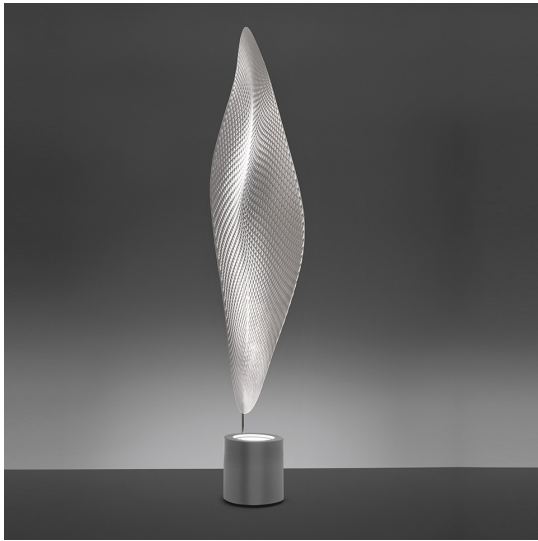

# Cosmic Leaf Floor

Ross Lovegrove

IP20    

## DESCRIPTION

"It appears as a digital leaf from another World , embedded with scales like a reptile or an insect which gather light and shadow on its body to seduce a mate." Available with halogen or metal halide source. Materials: chromed steel structure; body lamp-diffuser in transparent methacrylate with texture; painted metal lighting unit.

## FEATURES

- Product Code: **1504010A**
- Colour: **Transparent**
- Installation: **Floor**
- Material: **Methacrylate, steel**
- Series: **Design Collection**
- Environment: **Indoor**
- Area contract: **Residential**
- Emission: **Diffused**
- design by: **Ross Lovegrove**

## DIMENSIONS

- Width: **380 mm**
- Height: **1920 mm**
- Base Diameter: **220 mm**