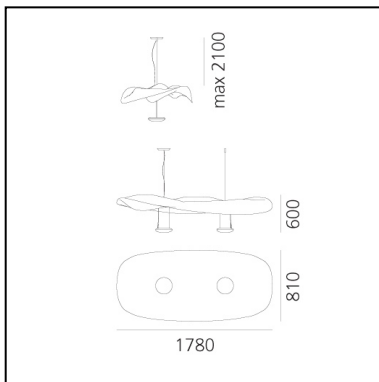

Cosmic Angel Suspension

Ross Lovegrove

IP20   **EAC**    Dimmerable: 

LUMINAIRE

- Watt: **800W**
- Voltage: **220V-240V**
- Delivered lumen output: **18000lm**

DESCRIPTION

"My concept way to freeze a moment that seemed to be created by air rolling over a thin sheet, achieving a very natural flow and rhythm in the lightweight sculptural skin. Ultimately it appears to be suspended in anti gravity on a cushion of air...like the cosmos in the complex forms and geometries that seem to defy explanation and create a sense of infinity." Materials: body lamp-reflector made of thermoplastic material; die-cast aluminium lighting units.

FEATURES

- Product Code: **1513010A**
- Colour: **Polished chrome**
- Installation: **Suspension**
- Material: **ABS, aluminium**
- Series: **Design Collection, Hydro**
- Environment: **Indoor**
- Emission: **Indirect**
- design by: **Ross Lovegrove**

DIMENSIONS

- Length: **1780 mm**
- Width: **800 mm**
- Height: **410 mm**
- Max Height from ceiling: **2000 mm**

NOT INCLUDED SOURCES

- Category: **HALO**
- Number: **2**
- Lbs: **Qt-de12**
- Watt: **400W**
- Socket: **R7s**
- Color Rendering: **1a**
- Color temperature (K): **2950K**

ALTERNATIVE SOURCES

- Category: **LED RETROFIT**
- Number: **2**
- Watt: **11w**
- Delivered lumen output: **1110lm**
- Socket: **R7s**