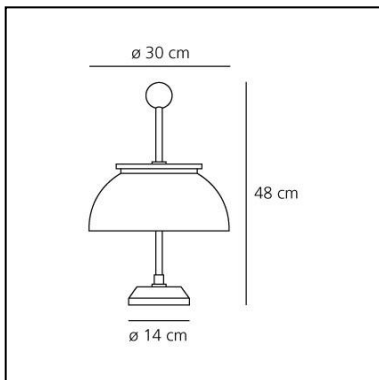

Alfa

Sergio Mazza

IP20      Dimmerable: 

LUMINAIRE

- Watt: **2x6W**
- Voltage: **220V-240V**
- Delivered lumen output: **690lm**

DESCRIPTION

Alfa was the first lamp to feature in the Artemide catalogue the very year the company was founded. Metal structure in opaque nickel-plate; diffuser in crystal glass; base in marble. The metal parts are hand turned.

FEATURES

- Product Code: **0026010A**
- Colour: **White**
- Installation: **Table**
- Material: **Glass, steel, marble**
- Series: **Design Collection, Modern Classic**
- Environment: **Indoor**
- Area contract: **Residential**
- Emission: **Diffused And Direct**
- design by: **Sergio Mazza**

DIMENSIONS

- Height: **480 mm**
- Diameter: **300 mm**
- Base Diameter: **140 mm**
- Impact Resistance: **N.D.**
- Glow Wire Test: **N.D.°**

SOURCES NOT INCLUDED

- Category: **LED RETROFIT**
- Number: **2**
- Watt: **6W**
- Socket: **E14**