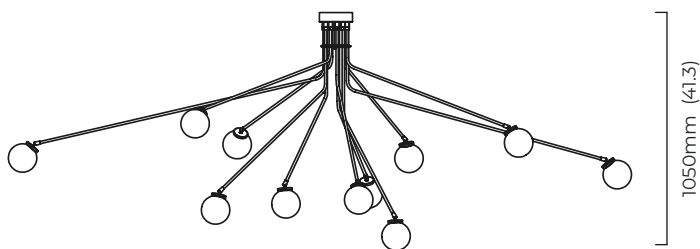

ARRAY LARGE OPAL PENDANT

Inspired by 60s Italian design this light is formed with 11 bronzed arms with contrasting brass details. The hand blown glass shades can be adjusted to cast light to every corner of the room.

FINISH

bronze with satin brass details
ARRPELBZGO

SHADES

opal glass - 120mm (5") diameter

SUSPENSION

extension kit available if a drop
larger than 1050mm (41.3") is required

please specify the required overall drop from the ceiling
to the bottom of the fitting

BULBS

240v - 11 x G9, 25w max halogen (or 2.3w LED 2700k)
120v - 11 x G9, 25w max halogen (or 2.3w LED 2700k)
(no bulbs supplied)

WEIGHT

20kg (44.1lbs)
additional support around junction box required for installation

CERTIFICATION

E492308

mounting plate dimensions