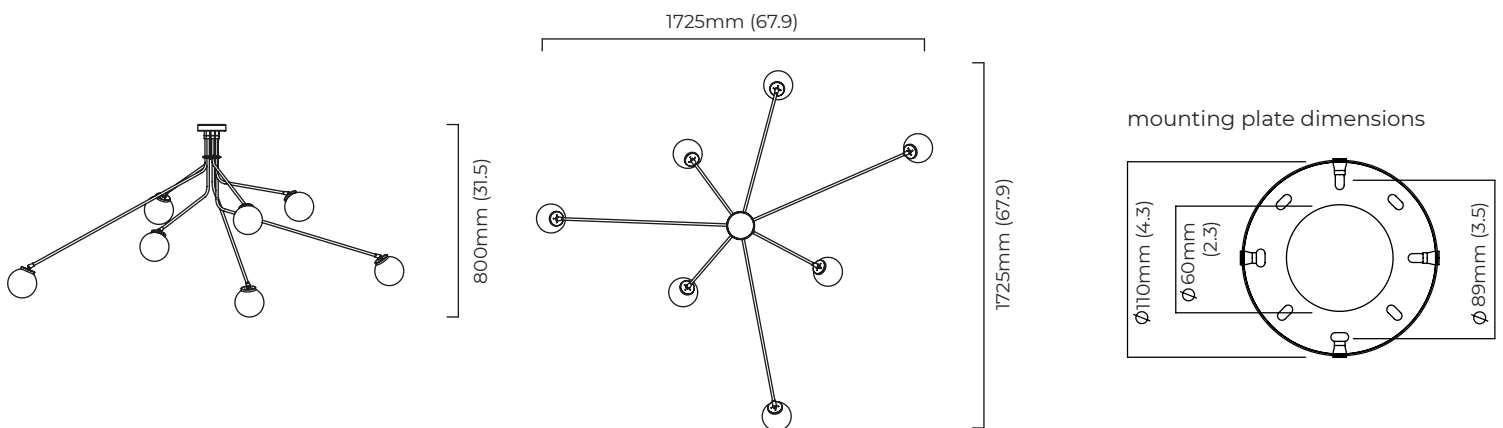

ARRAY OPAL PENDANT

Inspired by 60s Italian design this light is formed with 7 bronzed arms with contrasting brass details. The hand blown glass shades can be adjusted to cast light to every corner of the room.

FINISH

bronze with satin brass details
ARRPEMBZGO

SHADES

opal glass - 120mm (5") diameter

SUSPENSION

extension kit available if a drop
larger than 800mm (31.5") is required

please specify the required overall drop from the ceiling
to the bottom of the fitting

BULBS

240v - 7 x G9, 25w max halogen (or 2.3w LED 2700k)
120v - 7 x G9, 25w max halogen (or 2.3w LED 2700k)
(no bulbs supplied)

WEIGHT

15kg (33.1lbs)

CERTIFICATION

E492308