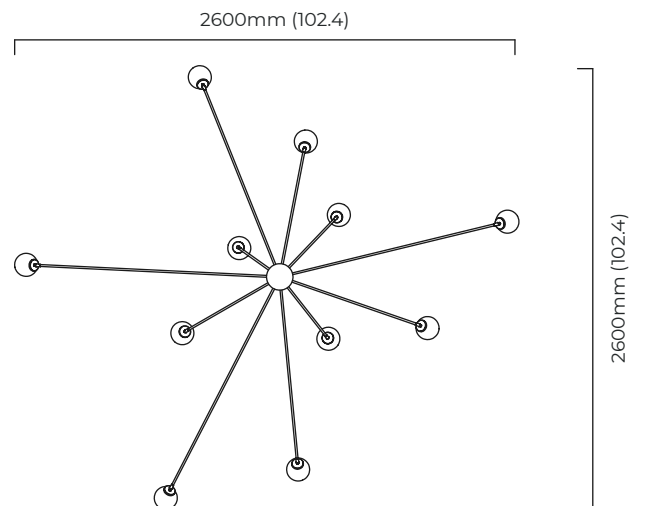

ARRAY LARGE OPAL PENDANT

Inspired by 60s Italian design this light is formed with 11 bronzed arms with contrasting brass details. The hand blown glass shades can be adjusted to cast light to every corner of the room.

FINISH

bronze with satin brass details
ARRPELBZGO

SHADES

opal glass - 120mm (5") diameter

SUSPENSION

extension kit available if a drop
larger than 1050mm (41.3") is required

please specify the required overall drop from the ceiling
to the bottom of the fitting

BULBS

240v - 11 x G9, 25w max halogen (or 2.3w LED 2700k)
120v - 11 x G9, 25w max halogen (or 2.3w LED 2700k)
(no bulbs supplied)

WEIGHT

20kg (44.1lbs)
additional support around junction box required for installation

CERTIFICATION

E492308

mounting plate dimensions