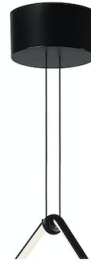

FLOS

■ F0410030 Black

Arrangements Square Small

Designed by Michael Anastassiades, 2018

20W - 883lm - 2700K

Diffuse light suspended lighting device. Body in extruded, curved NC-machined and black powder-coated aluminium, diffuser in platinum optical silicone. Each component can be connected to the power pack by means of an electrical and mechanical connection system designed for customisable product set-up. Roses available with two powers: lamp with power under 70W and lamp with power under 190W. Class III roses also available for installations with remote power supply: "surface" version for installations on cement, "recessed" version for plasterboard ceilings. The electronics integrated in the rose enables use of dimming systems: push, 1-10, potentiometer, DALI. In the absence of these systems, the light flow can be set with the push system included in the rose. Cable length 2.4m

Accessories & Power Supply

REQUIRED

F0418030

Arrangements Recessed Rose

REQUIRED

F0416030

Arrangements Small Rose

REQUIRED

F0415030

Arrangements Big Rose