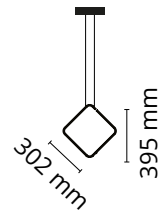

FLOS

■ F0410030 Black

Arrangements Square Small

Designed by Michael Anastassiades, 2018

20W - 883lm - 2700K

Diffuse light suspended lighting device. Body in extruded, curved NC-machined and black powder-coated aluminium, diffuser in platinum optical silicone. Each component can be connected to the power pack by means of an electrical and mechanical connection system designed for customisable product set-up. Roses available with two powers: lamp with power under 70W and lamp with power under 190W. Class III roses also available for installations with remote power supply: "surface" version for installations on cement, "recessed" version for plasterboard ceilings. The electronics integrated in the rose enables use of dimming systems: push, 1-10, potentiometer, DALI. In the absence of these systems, the light flow can be set with the push system included in the rose. Cable length 2.4m

Physical

Colour	Black
Cord length (mm)	2500
Net weight (kg)	0.39
Package height (mm)	40
Package width (mm)	390
Package length (mm)	420
Package volume (m3)	0.01
IP internal	20

Download

[Mounting instructions](#) PDF