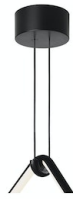

FLOS

■ F0409030 Black

Arrangements Square Large

Designed by Michael Anastassiades, 2018

34W - 1657lm - 2700K

Diffuse light suspended lighting device. Body in extruded, curved NC-machined and black powder-coated aluminium, diffuser in platinum optical silicone. Each component can be connected to the power pack by means of an electrical and mechanical connection system designed for customisable product set-up. Roses available with two powers: lamp with power under 70W and lamp with power under 190W. Class III roses also available for installations with remote power supply: "surface" version for installations on cement, "recessed" version for plasterboard ceilings. The electronics integrated in the rose enables use of dimming systems: push, 1-10, potentiometer, DALI. In the absence of these systems, the light flow can be set with the push system included in the rose. Cable length 2.4m

Accessories & Power Supply

REQUIRED

F0418030

Arrangements Recessed Rose

REQUIRED

F0416030

Arrangements Small Rose

REQUIRED