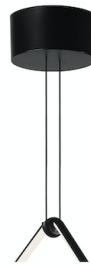

FLOS

■ F0409030 Black

Arrangements Square Large

Designed by Michael Anastassiades, 2018

34W - 1657lm - 2700K

Diffuse light suspended lighting device. Body in extruded, curved NC-machined and black powder-coated aluminium, diffuser in platinum optical silicone. Each component can be connected to the power pack by means of an electrical and mechanical connection system designed for customisable product set-up. Roses available with two powers: lamp with power under 70W and lamp with power under 190W. Class III roses also available for installations with remote power supply: "surface" version for installations on cement, "recessed" version for plasterboard ceilings. The electronics integrated in the rose enables use of dimming systems: push, 1-10, potentiometer, DALI. In the absence of these systems, the light flow can be set with the push system included in the rose. Cable length 2.4m

Accessories & Power Supply

REQUIRED

F0418030

Arrangements Recessed Rose

REQUIRED

F0416030

Arrangements Small Rose

REQUIRED

F0415030

Arrangements Big Rose