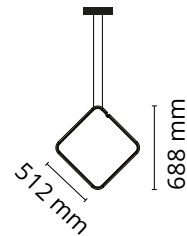

FLOS

■ F0409030 Black

Arrangements Square Large

Designed by Michael Anastassiades, 2018

34W - 1657lm - 2700K

Diffuse light suspended lighting device. Body in extruded, curved NC-machined and black powder-coated aluminium, diffuser in platinum optical silicone. Each component can be connected to the power pack by means of an electrical and mechanical connection system designed for customisable product set-up. Roses available with two powers: lamp with power under 70W and lamp with power under 190W. Class III roses also available for installations with remote power supply: "surface" version for installations on cement, "recessed" version for plasterboard ceilings. The electronics integrated in the rose enables use of dimming systems: push, 1-10, potentiometer, DALI. In the absence of these systems, the light flow can be set with the push system included in the rose. Cable length 2.4m

Physical

Colour	Black
Cord length (mm)	2500
Net weight (kg)	0.67
Package height (mm)	45
Package width (mm)	600
Package length (mm)	635
Package volume (m3)	0.02
IP internal	20

Download

[Mounting instructions](#) PDF