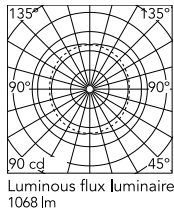

Schematic light drawing

Ecodesign and Energy Labelling

This product contains a light source of energy efficiency class F

Replaceable (LED only)
light source by a
professional

Photometric

Lighting type	Indirect, Direct
Light distribution	Symmetric
CCT (K)	2700

Electrical

Insulation class	III
Frequency (Hz)	50/60
Main voltage (Vac)	48
LED voltage Vf (Vdc)	null
Driver	Remote
Dimmable	Yes
Dimming type	Electronic 48V
Dimming interface	Remote Dimmable (Dimmer Not Included)
Batteries inside	No
Charging min time	No