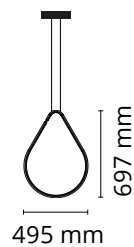

FLOS

■ F0414030 Black

Arrangements Drop Up

Designed by Michael Anastassiades, 2018

32W - 1530lm - 2700K

Diffuse light suspended lighting device. Body in extruded, curved NC-machined and black powder-coated aluminium, diffuser in platinum optical silicone. Each component can be connected to the power pack by means of an electrical and mechanical connection system designed for customisable product set-up. Roses available with two powers: lamp with power under 70W and lamp with power under 190W. Class III roses also available for installations with remote power supply: "surface" version for installations on cement, "recessed" version for plasterboard ceilings. The electronics integrated in the rose enables use of dimming systems: push, 1-10, potentiometer, DALI. In the absence of these systems, the light flow can be set with the push system included in the rose. Cable length 2.4m

Physical

Colour	Black
Cord length (mm)	2500
Net weight (kg)	0.65
Package height (mm)	45
Package width (mm)	545
Package length (mm)	755
Package volume (m3)	0.02
IP internal	20

Download

[Mounting instructions](#)  PDF