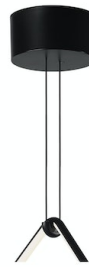

FLOS

■ F0414030 Black

Arrangements Drop Up

Designed by Michael Anastassiades, 2018

32W - 1530lm - 2700K

Diffuse light suspended lighting device. Body in extruded, curved NC-machined and black powder-coated aluminium, diffuser in platinum optical silicone. Each component can be connected to the power pack by means of an electrical and mechanical connection system designed for customisable product set-up. Roses available with two powers: lamp with power under 70W and lamp with power under 190W. Class III roses also available for installations with remote power supply: "surface" version for installations on cement, "recessed" version for plasterboard ceilings. The electronics integrated in the rose enables use of dimming systems: push, 1-10, potentiometer, DALI. In the absence of these systems, the light flow can be set with the push system included in the rose. Cable length 2.4m

Accessories & Power Supply

REQUIRED

F0418030

Arrangements Recessed Rose

REQUIRED

F0416030

Arrangements Small Rose

REQUIRED

F0415030

Arrangements Big Rose