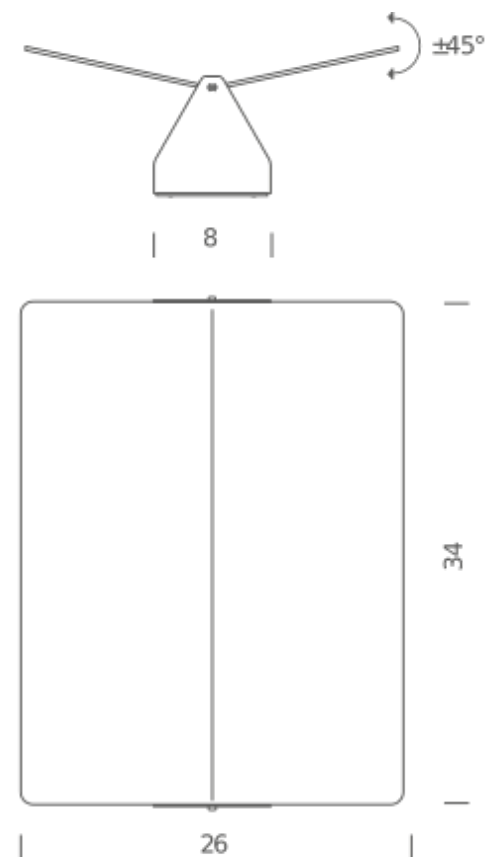

Codes

AVP EWD 32
AVP EWN 32
AVP EWR 32
AVP EWG 32
AVP EWB 32
AVP EWW 32

Structure/Diffuser

white/natural anodized
white/black anodized
white/red
white/yellow
white/blue
white/white

PACKAGE

Package 01

Dimension: 23x37x10 cm / Gross weight: 1,75 kg

Certificazioni

R7S (75MM)

LAMPING

Source	R7s (75mm)
Total power	2x80W
Emission	direct/indirect orientable
Switching	dimnable according to bulb
Tension	230V
IP class	20
Materials	aluminium
Notes	only for horizontal installation. White body
Net lamp weight	1,35 kg

Dimension: 25x36x14 cm / Gross weight: 1,85 kg

Certificazioni

0,2m

LED

LAMPING

Source	LED board
Total power	20W
Emission	direct/indirect orientable
Tension	110-240V
Color temperature	3000K
Luminous flux	826lm
Typ CRI	85
IP class	20
Materials	aluminium
Notes	White body. Red RAL3002, yellow RAL1033, blue RAL5002
Net lamp weight	1,25 kg

Codes

AVP LWD 32	white/natural anodized
AVP LWN 32	white/black anodized
AVP LWW 32	white/white
AVP LWR 32	white/red
AVP LWG 32	white/yellow
AVP LWB 32	white/blue

PACKAGE

Package 01	Dimension: 23x37x10 cm / Gross weight: 1,75 kg
------------	--