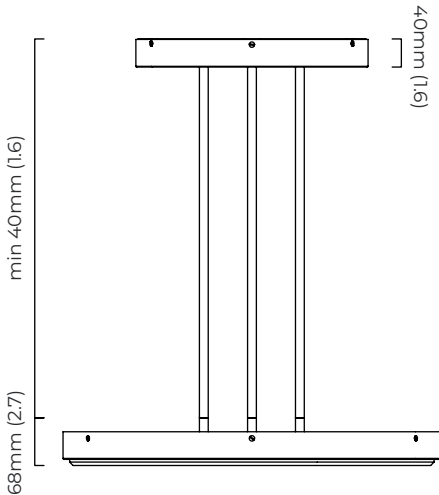

9kg (20lbs) - total

CERTIFICATION

mounting plate dimensions

	Input Voltage	As Standard	On Request
Phase Cut (rotary dimmer)	230	✓	
0/1-10V230	230		✓
DALi	230		✓
Phase Cut (rotary dimmer)	120	✓	
0/1-10V120	120		✓
DALi	120	x	x

FINISH

all satin brass
ANVPELSBHA

all bronze
ANVPELBZHA

BULBS

integrated LED - trailing edge dimmable - 24w

3000k modified to 2700k

Note - LED driver inside ceiling / wall rose

WEIGHT

23kg (51lbs) - total

CERTIFICATION

mounting plate dimensions

	Input Voltage	As Standard	On Request
Phase Cut (rotary dimmer)	230	✓	
0/1-10V230	230		✓
DALi	230		✓
Phase Cut (rotary dimmer)	120	✓	
0/1-10V120	120		✓
DALi	120	x	x