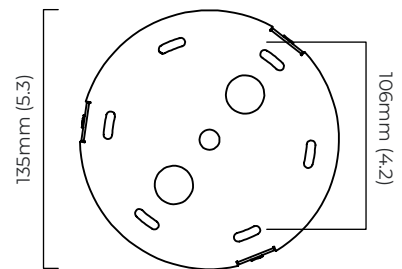

FINISH

all satin brass
ANVPESBHA

all bronze
ANVPESBZHA

BULBS

integrated LED - trailing edge dimmable - 10.5w

3000k modified to 2700k

Note - LED driver inside ceiling / wall rose

WEIGHT

3kg (6.6lbs)

CERTIFICATION

mounting plate dimensions

	Input Voltage	As Standard	On Request
Phase Cut (rotary dimmer)	230	✓	
0/1-10V230	230		✓
DALi	230		✓
Phase Cut (rotary dimmer)	120	✓	
0/1-10V120	120		✓
DALi	120	x	x