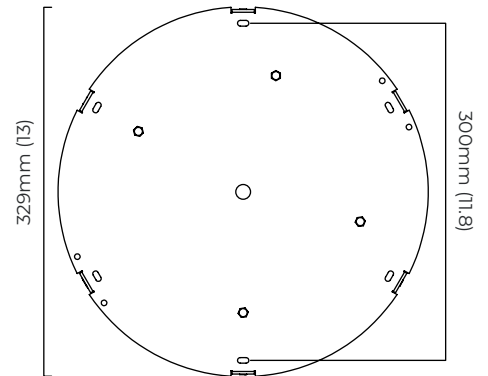

mounting plate dimensions