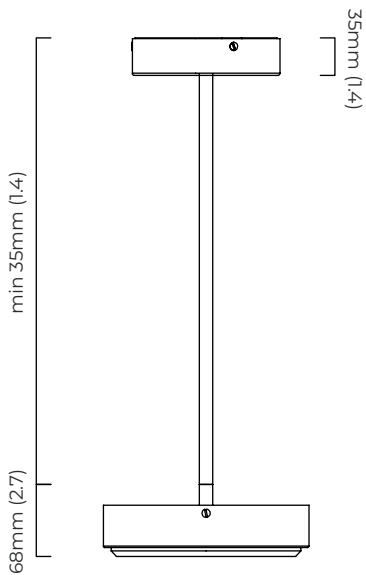

FINISH

all satin brass
ANVPESBHA

all bronze
ANVPESBZHA

BULBS

integrated LED - trailing edge dimmable - 10.5w

3000k modified to 2700k

Note - LED driver inside ceiling / wall rose

WEIGHT

3kg (6.6lbs)

CERTIFICATION

mounting plate dimensions

	Input Voltage	As Standard	On Request
Phase Cut (rotary dimmer)	230	✓	
0/1-10V230	230		✓
DALi	230		✓
Phase Cut (rotary dimmer)	120	✓	
0/1-10V120	120		✓
DALi	120	x	x

9kg (20lbs) - total

CERTIFICATION

mounting plate dimensions

	Input Voltage	As Standard	On Request
Phase Cut (rotary dimmer)	230	✓	
0/1-10V230	230		✓
DALi	230		✓
Phase Cut (rotary dimmer)	120	✓	
0/1-10V120	120		✓
DALi	120	x	x

23kg (51lbs) - total

CERTIFICATION

mounting plate dimensions

	Input Voltage	As Standard	On Request
Phase Cut (rotary dimmer)	230	✓	
0/1-10V230	230		✓
DALi	230		✓
Phase Cut (rotary dimmer)	120	✓	
0/1-10V120	120		✓
DALi	120	x	x