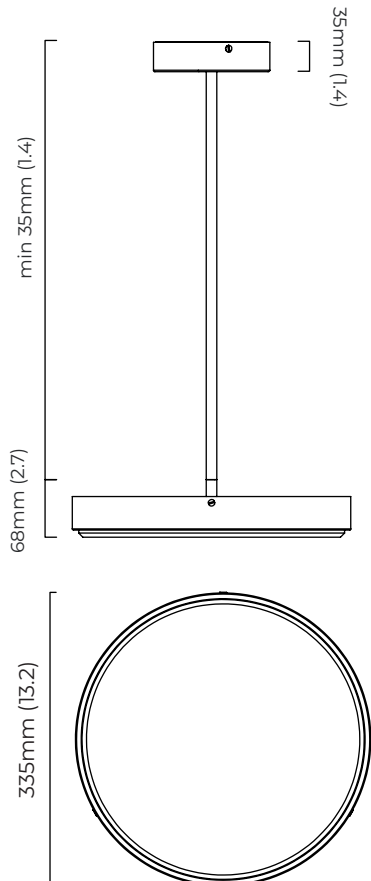

3kg (6.6lbs)

CERTIFICATION

mounting plate dimensions

	Input Voltage	As Standard	On Request
Phase Cut (rotary dimmer)	230	✓	
0/1-10V230	230		✓
DALi	230		✓
Phase Cut (rotary dimmer)	120	✓	
0/1-10V120	120		✓
DALi	120	x	x

FINISH

all satin brass
ANVPEMSBHA

all bronze
ANVPEMBZHA

BULBS

integrated LED - trailing edge dimmable - 17w

3000k modified to 2700k

Note - LED driver inside ceiling / wall rose

WEIGHT

9kg (20lbs) - total

CERTIFICATION

mounting plate dimensions

	Input Voltage	As Standard	On Request
Phase Cut (rotary dimmer)	230	✓	
0/1-10V230	230		✓
DALi	230		✓
Phase Cut (rotary dimmer)	120	✓	
0/1-10V120	120		✓
DALi	120	x	x