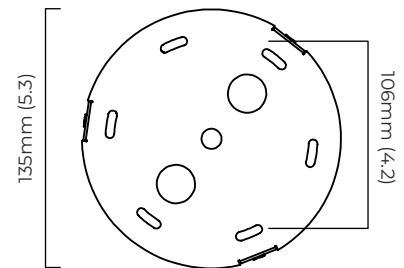

mounting plate dimensions