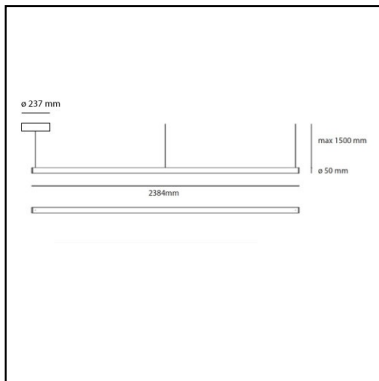

LUMINAIRE

- Watt: **63W**
- Voltage: **220-240V**
- Delivered lumen output: **6968lm**
- CCT: **3000K**
- Efficiency: **81%**
- Efficacy: **110.61lm/W**
- CRI: **80**
- Dimmable Typology: **Push & APP**

Notes

Patent Pending MI102016000025996.
Constant current SELV.

EPD

Registration number: ICMQ - 23438EPD
Date of validity: 23/06/2023 - 12/05/2028
EPDItaly website: www.epditaly.it (<http://www.epditaly.it/epd/alphabet-of-light/>)

DESCRIPTION

Alphabet of light is a language of light to communicate in freedom; it is a fundamental principle that generates an open system. Starting from a set of essential geometric elements, also certified environmentally with EPD (Environmental Product Declaration), BIG designs a new font that translates into light - an alphabet with which to write and express thoughts, a tool for shaping spaces.

Alphabet of Light allows drawing not only with words but also with graphic signs of light in space. Two linear elements of different lengths and two circular ones complement the system of letters, numbers, and symbols. The circular element, available in two diameters, breaks down into modules that enable the combination of linear elements at different angles, creating ever-changing geometries. These simple basic modules, with precise geometric proportions, can be combined to construct infinite structures of light - essential or more complex, linear or curvilinear - defining suspensions that integrate into spaces according to the architecture or functionality of the environment.

The concept by BIG combines with Artemide's optoelectronic expertise to define an innovative construction principle and provide a continuous and comfortable light. It is a minimal presence that encompasses highly innovative optoelectronic and patented mechanical components."

FEATURES

- Product Code: **1208000APP**
- Colour: **White**
- Installation: **Suspension**
- Material: **Aluminum support, frosted technopolymer diffuser element.**
- Series: **Design Collection**
- Environment: **Indoor**
- Emission: **Diffused**
- design by: **BIG - Bjarke Ingels Group**

DIMENSIONS

- Length: **2380 mm**
- Height: **50 mm**
- Max Height from ceiling: **1500 mm**
- Glow Wire Test: **650°**

SOURCES INCLUDED