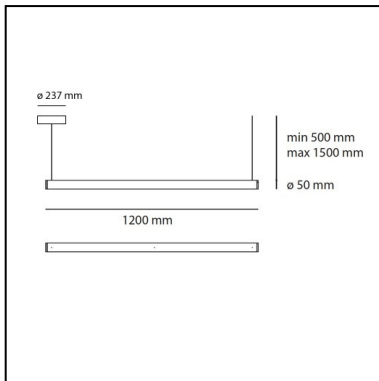

LUMINAIRE

- Watt: **35W**
- Voltage: **220-240V**
- Delivered lumen output: **3484lm**
- CCT: **3000K**
- Efficiency: **81%**
- Efficacy: **99.55lm/W**
- CRI: **80**
- Dimmable Typology: **Push & APP**

Notes

Patent Pending MI102016000025996.
Constant current SELV.

DESCRIPTION

Alphabet of light is a language of light to communicate in freedom; it is a fundamental principle that generates an open system. Starting from a set of essential geometric elements, also certified environmentally with EPD (Environmental Product Declaration), BIG designs a new font that translates into light - an alphabet with which to write and express thoughts, a tool for shaping spaces.

Alphabet of Light allows drawing not only with words but also with graphic signs of light in space. Two linear elements of different lengths and two circular ones complement the system of letters, numbers, and symbols. The circular element, available in two diameters, breaks down into modules that enable the combination of linear elements at different angles, creating ever-changing geometries. These simple basic modules, with precise geometric proportions, can be combined to construct infinite structures of light - essential or more complex, linear or curvilinear - defining suspensions that integrate into spaces according to the architecture or functionality of the environment.

The concept by BIG combines with Artemide's optoelectronic expertise to define an innovative construction principle and provide a continuous and comfortable light. It is a minimal presence that encompasses highly innovative optoelectronic and patented mechanical components."

FEATURES

- Product Code: **1204000APP**
- Colour: **White**
- Installation: **Suspension**
- Material: **Aluminum support, frosted technopolymer diffuser element.**
- Series: **Design Collection**
- Environment: **Indoor**
- Emission: **Diffused**
- design by: **BIG - Bjarke Ingels Group**

DIMENSIONS

- Length: **1200 mm**
- Height: **50 mm**
- Max Height from ceiling: **1500 mm**
- Glow Wire Test: **650°**

SOURCES INCLUDED