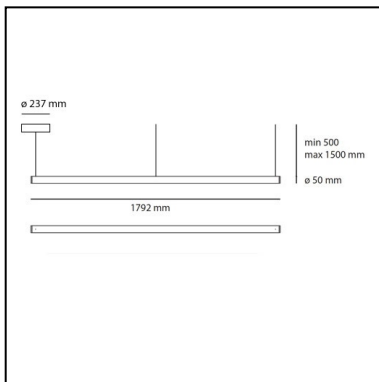

LUMINAIRE

- Watt: **50W**
- Voltage: **220-240V**
- Delivered lumen output: **5226lm**
- CCT: **3000K**
- Efficiency: **81%**
- Efficacy: **104.52lm/W**
- CRI: **80**
- Dimmable Typology: **Push/DALI**

Notes

Patent Pending MI102016000025996.
Constant current SELV.

DESCRIPTION

Alphabet of light is a language of light to communicate in freedom; it is a fundamental principle that generates an open system. Starting from a set of essential geometric elements, also certified environmentally with EPD (Environmental Product Declaration), BIG designs a new font that translates into light - an alphabet with which to write and express thoughts, a tool for shaping spaces.

Alphabet of Light allows drawing not only with words but also with graphic signs of light in space. Two linear elements of different lengths and two circular ones complement the system of letters, numbers, and symbols. The circular element, available in two diameters, breaks down into modules that enable the combination of linear elements at different angles, creating ever-changing geometries. These simple basic modules, with precise geometric proportions, can be combined to construct infinite structures of light - essential or more complex, linear or curvilinear - defining suspensions that integrate into spaces according to the architecture or functionality of the environment.

The concept by BIG combines with Artemide's optoelectronic expertise to define an innovative construction principle and provide a continuous and comfortable light. It is a minimal presence that encompasses highly innovative optoelectronic and patented mechanical components."

FEATURES

- Product Code: **1205000A**
- Colour: **White**
- Installation: **Suspension**
- Material: **Aluminum support, frosted technopolymer diffuser element.**
- Series: **Design Collection**
- Environment: **Indoor**
- Emission: **Diffused**
- design by: **BIG - Bjarke Ingels Group**

DIMENSIONS

- Length: **1790 mm**
- Height: **50 mm**
- Max Height from ceiling: **1500 mm**
- Glow Wire Test: **650°**

SOURCES INCLUDED

- Category: **Led**
- Number: **1**
- Color temperature (K): **3000K**
- CRI: **80**
- Color Tolerance: **MacAdam 3SDCM**
- Service Life: **L80 (10K) 55000h**