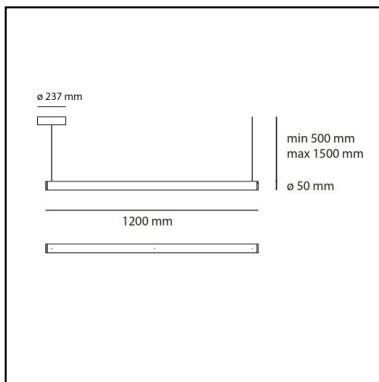

Alphabet of light linear 120 suspension

BIG - Bjarke Ingels Group

IP20    Dimmerable: 

LUMINAIRE

- Watt: **35W**
- Voltage: **220-240V**
- Delivered lumen output: **3484lm**
- CCT: **3000K**
- Efficiency: **81%**
- Efficacy: **99.55lm/W**
- CRI: **80**
- Dimmable Typology: **Push/DALI**

DIMENSIONS

- Length: **1200 mm**
- Height: **50 mm**
- Max Height from ceiling: **1500 mm**
- Glow Wire Test: **650°**

SOURCES INCLUDED

- Category: **Led**
- Number: **1**
- Color temperature (K): **3000K**
- CRI: **80**
- Color Tolerance: **MacAdam 3SDCM**
- Service Life: **L80 (10K) 55000h**

DIMENSIONS

- Length: **1790 mm**
- Height: **50 mm**
- Max Height from ceiling: **1500 mm**
- Glow Wire Test: **650°**

SOURCES INCLUDED

- Category: **Led**
- Number: **1**
- Color temperature (K): **3000K**
- CRI: **80**
- Color Tolerance: **MacAdam 3SDCM**
- Service Life: **L80 (10K) 55000h**