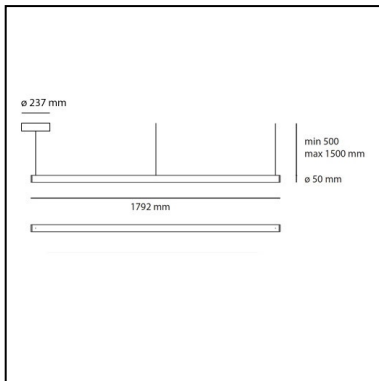

LUMINAIRE

- Watt: **50W**
- Voltage: **220-240V**
- Delivered lumen output: **5226lm**
- CCT: **3000K**
- Efficiency: **81%**
- Efficacy: **104.52lm/W**
- CRI: **80**
- Dimmable Typology: **Push & APP**

Notes

Patent Pending MI102016000025996.
Constant current SELV.

DESCRIPTION

Alphabet of light is a language of light to communicate in freedom; it is a fundamental principle that generates an open system. Starting from a set of essential geometric elements, also certified environmentally with EPD (Environmental Product Declaration), BIG designs a new font that translates into light - an alphabet with which to write and express thoughts, a tool for shaping spaces.

Alphabet of Light allows drawing not only with words but also with graphic signs of light in space. Two linear elements of different lengths and two circular ones complement the system of letters, numbers, and symbols. The circular element, available in two diameters, breaks down into modules that enable the combination of linear elements at different angles, creating ever-changing geometries. These simple basic modules, with precise geometric proportions, can be combined to construct infinite structures of light - essential or more complex, linear or curvilinear - defining suspensions that integrate into spaces according to the architecture or functionality of the environment.

The concept by BIG combines with Artemide's optoelectronic expertise to define an innovative construction principle and provide a continuous and comfortable light. It is a minimal presence that encompasses highly innovative optoelectronic and patented mechanical components."

FEATURES

- Product Code: **1205000APP**
- Colour: **White**
- Installation: **Suspension**
- Material: **Aluminum support, frosted technopolymer diffuser element.**
- Series: **Design Collection**
- Environment: **Indoor**
- Emission: **Diffused**
- design by: **BIG - Bjarke Ingels Group**

DIMENSIONS

- Length: **1790 mm**
- Height: **50 mm**
- Max Height from ceiling: **1500 mm**
- Glow Wire Test: **650°**

SOURCES INCLUDED