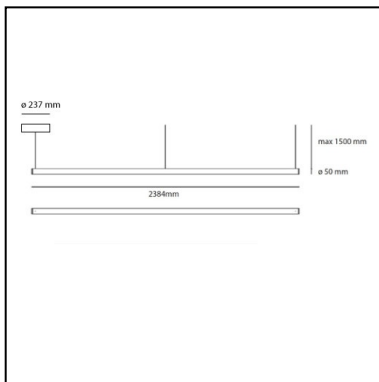

LUMINAIRE

- Watt: **63W**
- Voltage: **220-240V**
- Delivered lumen output: **6968lm**
- CCT: **3000K**
- Efficiency: **81%**
- Efficacy: **110.61lm/W**
- CRI: **80**
- Dimmable Typology: **Push/DALI**

Notes

Patent Pending MI102016000025996.
Constant current SELV.

DESCRIPTION

Alphabet of light is a language of light to communicate in freedom; it is a fundamental principle that generates an open system. Starting from a set of essential geometric elements, also certified environmentally with EPD (Environmental Product Declaration), BIG designs a new font that translates into light - an alphabet with which to write and express thoughts, a tool for shaping spaces.

Alphabet of Light allows drawing not only with words but also with graphic signs of light in space. Two linear elements of different lengths and two circular ones complement the system of letters, numbers, and symbols. The circular element, available in two diameters, breaks down into modules that enable the combination of linear elements at different angles, creating ever-changing geometries. These simple basic modules, with precise geometric proportions, can be combined to construct infinite structures of light - essential or more complex, linear or curvilinear - defining suspensions that integrate into spaces according to the architecture or functionality of the environment.

The concept by BIG combines with Artemide's optoelectronic expertise to define an innovative construction principle and provide a continuous and comfortable light. It is a minimal presence that encompasses highly innovative optoelectronic and patented mechanical components."

FEATURES

- Product Code: **1208000A**
- Colour: **White**
- Installation: **Suspension**
- Material: **Aluminum support, frosted technopolymer diffuser element.**
- Series: **Design Collection**
- Environment: **Indoor**
- Emission: **Diffused**
- design by: **BIG - Bjarke Ingels Group**

DIMENSIONS

- Length: **2380 mm**
- Height: **50 mm**
- Max Height from ceiling: **1500 mm**
- Glow Wire Test: **650°**

SOURCES INCLUDED

- Category: **Led**
- Number: **1**
- Color temperature (K): **3000K**
- CRI: **80**
- Color Tolerance: **MacAdam 3SDCM**
- Service Life: **L80 (10K) 55000h**