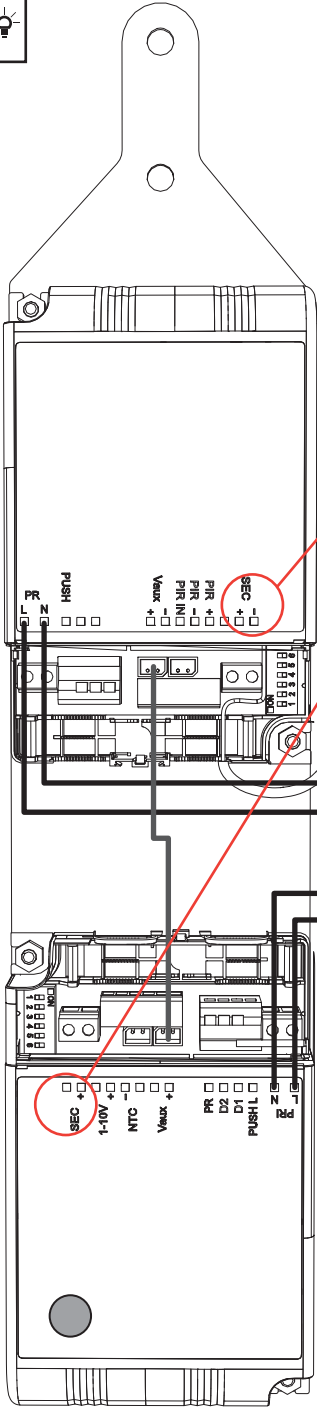

4a

D	Ø
5 M	0,5 mm²
10 M	0,5 mm²
20 M	1,0 mm²

DV1036

DV1036APP