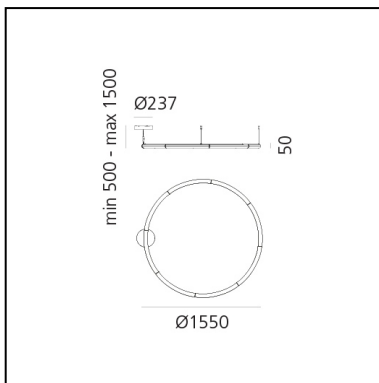

LUMINAIRE

- Watt: **91W**
- Voltage: **220-240V**
- Delivered lumen output: **10739lm**
- CCT: **3000K**
- Efficiency: **77%**
- Efficacy: **118.02lm/W**
- CRI: **80**
- Dimmable Typology: **Push/DALI**

Notes

Patent Pending MI102016000025996.
Constant current SELV.

EPD

Registration number: ICMQ - 23438EPD
Date of validity: 23/06/2023 - 12/05/2028
EPDItaly website: www.epditaly.it (<http://www.epditaly.it/epd/alphabet-of-light/>)

DESCRIPTION

Alphabet of light is a language of light to communicate in freedom; it is a fundamental principle that generates an open system. Starting from a set of essential geometric elements, also certified environmentally with EPD (Environmental Product Declaration), BIG designs a new font that translates into light - an alphabet with which to write and express thoughts, a tool for shaping spaces.

Alphabet of Light allows drawing not only with words but also with graphic signs of light in space. Two linear elements of different lengths and two circular ones complement the system of letters, numbers, and symbols. The circular element, available in two diameters, breaks down into modules that enable the combination of linear elements at different angles, creating ever-changing geometries. These simple basic modules, with precise geometric proportions, can be combined to construct infinite structures of light - essential or more complex, linear or curvilinear - defining suspensions that integrate into spaces according to the architecture or functionality of the environment.

The concept by BIG combines with Artemide's optoelectronic expertise to define an innovative construction principle and provide a continuous and comfortable light. It is a minimal presence that encompasses highly innovative optoelectronic and patented mechanical components."

FEATURES

- Product Code: **1207000A**
- Colour: **White**
- Installation: **Suspension**
- Material: **Aluminum support, frosted technopolymer diffuser element.**
- Series: **Design Collection**
- Environment: **Indoor**
- Emission: **Diffused**
- design by: **BIG - Bjarke Ingels Group**

DIMENSIONS

- Height: **50 mm**
- Diameter: **1550 mm**
- Max Height from ceiling: **1500 mm**
- Glow Wire Test: **650°**

SOURCES INCLUDED