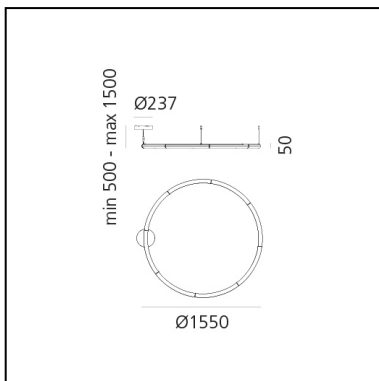

LUMINAIRE

- Watt: **91W**
- Voltage: **220-240V**
- Delivered lumen output: **10739lm**
- CCT: **3000K**
- Efficiency: **77%**
- Efficacy: **118.02lm/W**
- CRI: **80**
- Dimmable Typology: **Push & APP**

Notes

Patent Pending MI102016000025996.
Constant current SELV.

DESCRIPTION

Alphabet of light is a language of light to communicate in freedom; it is a fundamental principle that generates an open system. Starting from a set of essential geometric elements, also certified environmentally with EPD (Environmental Product Declaration), BIG designs a new font that translates into light - an alphabet with which to write and express thoughts, a tool for shaping spaces.

Alphabet of Light allows drawing not only with words but also with graphic signs of light in space. Two linear elements of different lengths and two circular ones complement the system of letters, numbers, and symbols. The circular element, available in two diameters, breaks down into modules that enable the combination of linear elements at different angles, creating ever-changing geometries. These simple basic modules, with precise geometric proportions, can be combined to construct infinite structures of light - essential or more complex, linear or curvilinear - defining suspensions that integrate into spaces according to the architecture or functionality of the environment.

The concept by BIG combines with Artemide's optoelectronic expertise to define an innovative construction principle and provide a continuous and comfortable light. It is a minimal presence that encompasses highly innovative optoelectronic and patented mechanical components."

FEATURES

- Product Code: **1207000APP**
- Colour: **White**
- Installation: **Suspension**
- Material: **Aluminum support, frosted technopolymer diffuser element.**
- Series: **Design Collection**
- Environment: **Indoor**
- Emission: **Diffused**
- design by: **BIG - Bjarke Ingels Group**

DIMENSIONS

- Height: **50 mm**
- Diameter: **1550 mm**
- Max Height from ceiling: **1500 mm**
- Glow Wire Test: **650°**

SOURCES INCLUDED