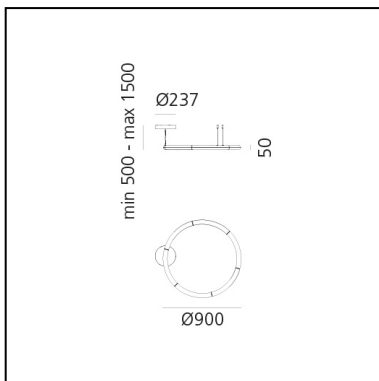

LUMINAIRE

- Watt: **55W**
- Voltage: **220-240V**
- Delivered lumen output: **6041lm**
- CCT: **3000K**
- Efficiency: **77%**
- Efficacy: **109.83lm/W**
- CRI: **80**
- Dimmable Typology: **Push & APP**

Notes

Patent Pending MI102016000025996.
Constant current SELV.

DESCRIPTION

Alphabet of light is a language of light to communicate in freedom; it is a fundamental principle that generates an open system. Starting from a set of essential geometric elements, also certified environmentally with EPD (Environmental Product Declaration), BIG designs a new font that translates into light - an alphabet with which to write and express thoughts, a tool for shaping spaces.

Alphabet of Light allows drawing not only with words but also with graphic signs of light in space. Two linear elements of different lengths and two circular ones complement the system of letters, numbers, and symbols. The circular element, available in two diameters, breaks down into modules that enable the combination of linear elements at different angles, creating ever-changing geometries. These simple basic modules, with precise geometric proportions, can be combined to construct infinite structures of light - essential or more complex, linear or curvilinear - defining suspensions that integrate into spaces according to the architecture or functionality of the environment.

The concept by BIG combines with Artemide's optoelectronic expertise to define an innovative construction principle and provide a continuous and comfortable light. It is a minimal presence that encompasses highly innovative optoelectronic and patented mechanical components."

FEATURES

- Product Code: **1206000APP**
- Colour: **White**
- Installation: **Suspension**
- Material: **Aluminum support, frosted technopolymer diffuser element.**
- Series: **Design Collection**
- Environment: **Indoor**
- Emission: **Diffused**
- design by: **BIG - Bjarke Ingels Group**

DIMENSIONS

- Height: **50 mm**
- Diameter: **900 mm**
- Max Height from ceiling: **1500 mm**
- Glow Wire Test: **650°**

SOURCES INCLUDED