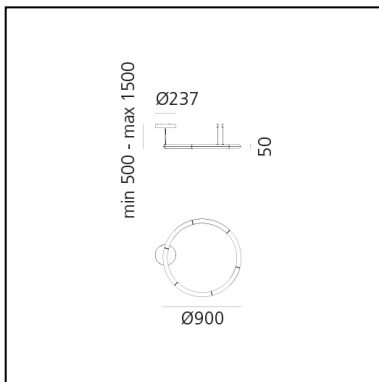

LUMINAIRE

- Watt: **55W**
- Voltage: **220-240V**
- Delivered lumen output: **6041lm**
- CCT: **3000K**
- Efficiency: **77%**
- Efficacy: **109.83lm/W**
- CRI: **80**
- Dimmable Typology: **Push/DALI**

Notes

Patent Pending MI102016000025996.
Constant current SELV.

DESCRIPTION

Alphabet of light is a language of light to communicate in freedom; it is a fundamental principle that generates an open system. Starting from a set of essential geometric elements, also certified environmentally with EPD (Environmental Product Declaration), BIG designs a new font that translates into light - an alphabet with which to write and express thoughts, a tool for shaping spaces.

Alphabet of Light allows drawing not only with words but also with graphic signs of light in space. Two linear elements of different lengths and two circular ones complement the system of letters, numbers, and symbols. The circular element, available in two diameters, breaks down into modules that enable the combination of linear elements at different angles, creating ever-changing geometries. These simple basic modules, with precise geometric proportions, can be combined to construct infinite structures of light - essential or more complex, linear or curvilinear - defining suspensions that integrate into spaces according to the architecture or functionality of the environment.

The concept by BIG combines with Artemide's optoelectronic expertise to define an innovative construction principle and provide a continuous and comfortable light. It is a minimal presence that encompasses highly innovative optoelectronic and patented mechanical components."

FEATURES

- Product Code: **1206000A**
- Colour: **White**
- Installation: **Suspension**
- Material: **Aluminum support, frosted technopolymer diffuser element.**
- Series: **Design Collection**
- Environment: **Indoor**
- Emission: **Diffused**
- design by: **BIG - Bjarke Ingels Group**

DIMENSIONS

- Height: **50 mm**
- Diameter: **900 mm**
- Max Height from ceiling: **1500 mm**
- Glow Wire Test: **650°**

SOURCES INCLUDED

- Category: **Led**
- Number: **1**
- Color temperature (K): **3000K**
- CRI: **80**
- Color Tolerance: **MacAdam 3SDCM**
- Service Life: **L80 (10K) 55000h**