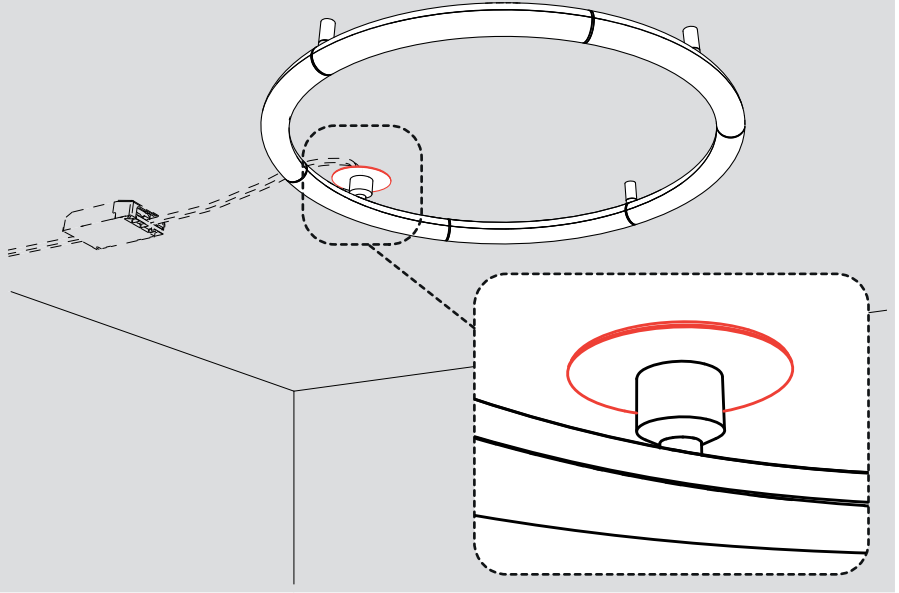

Artemide®

Alphabet of Light SR Circular 90

design
BIG

i

i

DV1034			Y513001054
 DV1034APP			Y513001054
 DV1035APP USA/CANADA only			Y513001054

A

B