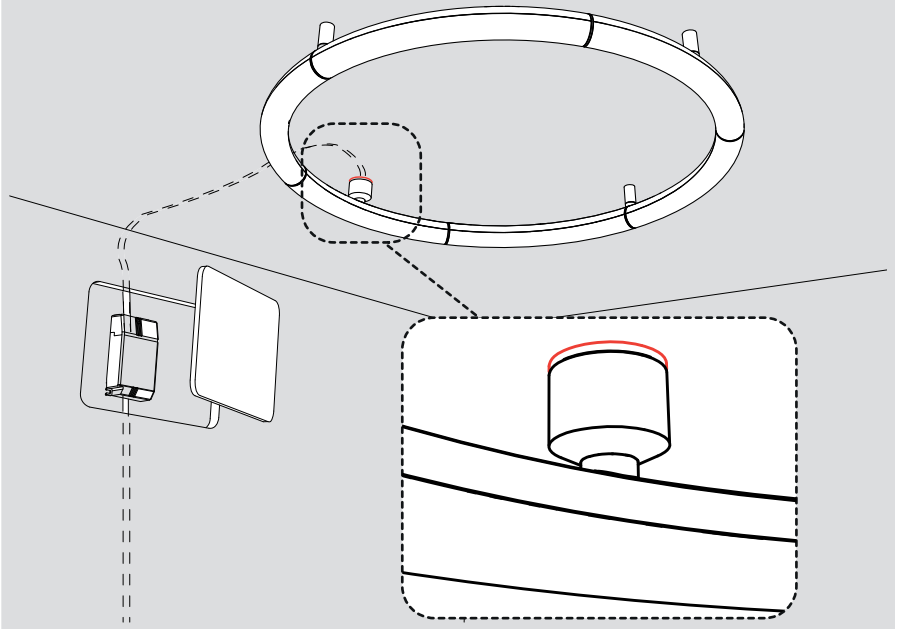

Artemide®

Alphabet of Light SR Circular 90

design
BIG

i

i

DV1034			Y513001054
 DV1034APP			Y513001054
 DV1035APP USA/CANADA only			Y513001054

A

B