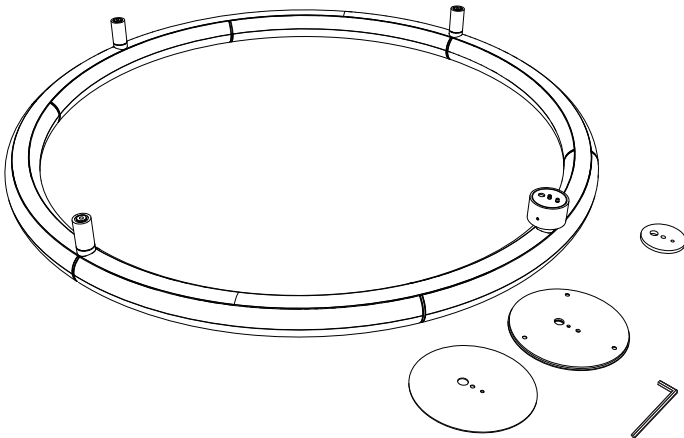

Artemide®

Alphabet of Light SR Circular 90

design
BIG

i

i

DV1034			Y513001054
 DV1034APP			Y513001054
 DV1035APP USA/CANADA only			Y513001054

A

B