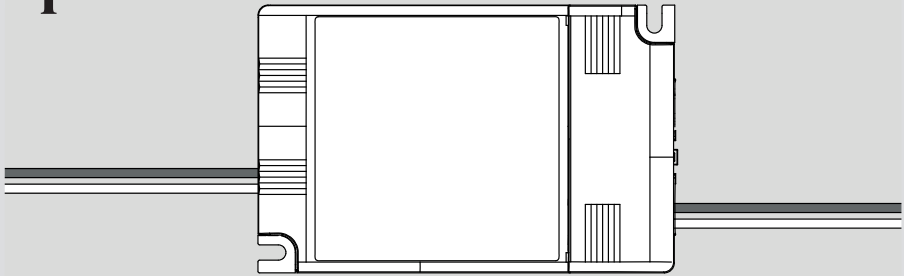

Artemide®

Alphabet of Light SR Circular 90

design
BIG

i

i

DV1034			Y513001054
 DV1034APP			Y513001054
 DV1035APP USA/CANADA only			Y513001054

A

B