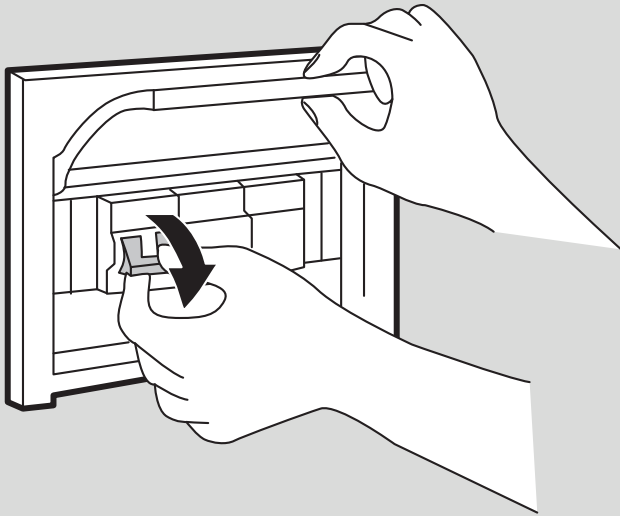

Artemide®

Alphabet of Light SR Circular 90

design
BIG

i

i

DV1034			Y513001054
 DV1034APP			Y513001054
 DV1035APP USA/CANADA only			Y513001054

A

B