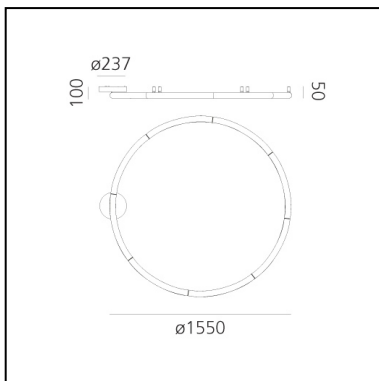

LUMINAIRE

- Watt: **91W**
- Voltage: **220-240V**
- Delivered lumen output: **10739lm**
- CCT: **3000K**
- Efficiency: **77%**
- Efficacy: **118.02lm/W**
- CRI: **80**
- Dimmable Typology: **Push & APP**

Notes

Patent Pending MI102016000025996.
Constant current SELV.

DESCRIPTION

Alphabet of light is a language of light to communicate in freedom; it is a fundamental principle that generates an open system. Starting from a set of essential geometric elements, also certified environmentally with EPD (Environmental Product Declaration), BIG designs a new font that translates into light - an alphabet with which to write and express thoughts, a tool for shaping spaces.

Alphabet of Light allows drawing not only with words but also with graphic signs of light in space. Two linear elements of different lengths and two circular ones complement the system of letters, numbers, and symbols. The circular element, available in two diameters, breaks down into modules that enable the combination of linear elements at different angles, creating ever-changing geometries. These simple basic modules, with precise geometric proportions, can be combined to construct infinite structures of light - essential or more complex, linear or curvilinear - defining suspensions that integrate into spaces according to the architecture or functionality of the environment.

The concept by BIG combines with Artemide's optoelectronic expertise to define an innovative construction principle and provide a continuous and comfortable light. It is a minimal presence that encompasses highly innovative optoelectronic and patented mechanical components."

FEATURES

- Product Code: **1307000APP**
- Colour: **White**
- Installation: **CeilingWall**
- Material: **Aluminum support, frosted technopolymer diffuser element.**
- Series: **Design Collection**
- Environment: **Indoor**
- Emission: **Diffused**
- design by: **BIG - Bjarke Ingels Group**

DIMENSIONS

- Width: **1640 mm**
- Height: **100 mm**
- Diameter: **1550 mm**
- Glow Wire Test: **650°**

SOURCES INCLUDED