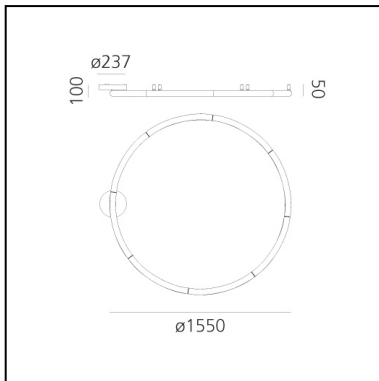

LUMINAIRE

- Watt: **91W**
- Voltage: **220-240V**
- Delivered lumen output: **10739lm**
- CCT: **3000K**
- Efficiency: **77%**
- Efficacy: **118.02lm/W**
- CRI: **80**
- Dimmable Typology: **Push/DALI**

Notes

Patent Pending MI102016000025996.
Constant current SELV.

DESCRIPTION

Alphabet of light is a language of light to communicate in freedom; it is a fundamental principle that generates an open system. Starting from a set of essential geometric elements, also certified environmentally with EPD (Environmental Product Declaration), BIG designs a new font that translates into light - an alphabet with which to write and express thoughts, a tool for shaping spaces.

Alphabet of Light allows drawing not only with words but also with graphic signs of light in space. Two linear elements of different lengths and two circular ones complement the system of letters, numbers, and symbols. The circular element, available in two diameters, breaks down into modules that enable the combination of linear elements at different angles, creating ever-changing geometries. These simple basic modules, with precise geometric proportions, can be combined to construct infinite structures of light - essential or more complex, linear or curvilinear - defining suspensions that integrate into spaces according to the architecture or functionality of the environment.

The concept by BIG combines with Artemide's optoelectronic expertise to define an innovative construction principle and provide a continuous and comfortable light. It is a minimal presence that encompasses highly innovative optoelectronic and patented mechanical components."

FEATURES

- Product Code: **1307000A**
- Colour: **White**
- Installation: **WallCeiling**
- Material: **Aluminum support, frosted technopolymer diffuser element.**
- Series: **Design Collection**
- Environment: **Indoor**
- Emission: **Diffused**
- design by: **BIG - Bjarke Ingels Group**

DIMENSIONS

- Width: **1640 mm**
- Height: **100 mm**
- Diameter: **1550 mm**
- Glow Wire Test: **650°**

SOURCES INCLUDED