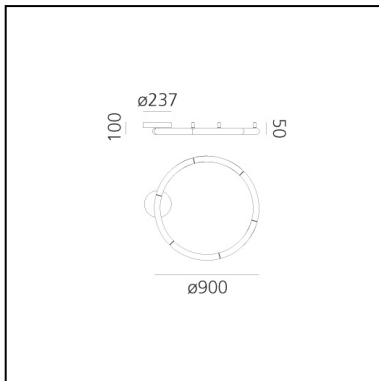

LUMINAIRE

- Watt: **55W**
- Voltage: **220-240V**
- Delivered lumen output: **6041lm**
- CCT: **3000K**
- Efficiency: **77%**
- Efficacy: **109.83lm/W**
- CRI: **80**
- Dimmable Typology: **Push & APP**

Notes

Patent Pending MI102016000025996.
Constant current SELV.

DESCRIPTION

Alphabet of light is a language of light to communicate in freedom; it is a fundamental principle that generates an open system. Starting from a set of essential geometric elements, also certified environmentally with EPD (Environmental Product Declaration), BIG designs a new font that translates into light - an alphabet with which to write and express thoughts, a tool for shaping spaces.

Alphabet of Light allows drawing not only with words but also with graphic signs of light in space. Two linear elements of different lengths and two circular ones complement the system of letters, numbers, and symbols. The circular element, available in two diameters, breaks down into modules that enable the combination of linear elements at different angles, creating ever-changing geometries. These simple basic modules, with precise geometric proportions, can be combined to construct infinite structures of light - essential or more complex, linear or curvilinear - defining suspensions that integrate into spaces according to the architecture or functionality of the environment.

The concept by BIG combines with Artemide's optoelectronic expertise to define an innovative construction principle and provide a continuous and comfortable light. It is a minimal presence that encompasses highly innovative optoelectronic and patented mechanical components."

FEATURES

- Product Code: **1306000APP**
- Colour: **White**
- Installation: **CeilingWall**
- Material: **Aluminum support, frosted technopolymer diffuser element.**
- Series: **Design Collection**
- Environment: **Indoor**
- Emission: **Diffused**
- design by: **BIG - Bjarke Ingels Group**

DIMENSIONS

- Width: **996 mm**
- Height: **100 mm**
- Diameter: **900 mm**
- Glow Wire Test: **650°**

SOURCES INCLUDED