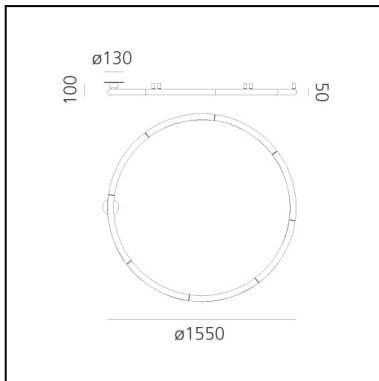

LUMINAIRE

- Watt: **86W**
- Voltage: **220-240V**
- Delivered lumen output: **10739lm**
- CCT: **3000K**
- Efficiency: **77%**
- Efficacy: **124.88lm/W**
- CRI: **80**
- Dimmable Typology: **Push & APP,Push/DALI**

Notes

Patent Pending MI102016000025996.
Constant current SELV.
Driver supplied separately.

DESCRIPTION

Alphabet of light is a language of light to communicate in freedom; it is a fundamental principle that generates an open system. Starting from a set of essential geometric elements, also certified environmentally with EPD (Environmental Product Declaration), BIG designs a new font that translates into light - an alphabet with which to write and express thoughts, a tool for shaping spaces.

Alphabet of Light allows drawing not only with words but also with graphic signs of light in space. Two linear elements of different lengths and two circular ones complement the system of letters, numbers, and symbols. The circular element, available in two diameters, breaks down into modules that enable the combination of linear elements at different angles, creating ever-changing geometries. These simple basic modules, with precise geometric proportions, can be combined to construct infinite structures of light - essential or more complex, linear or curvilinear - defining suspensions that integrate into spaces according to the architecture or functionality of the environment.

The concept by BIG combines with Artemide's optoelectronic expertise to define an innovative construction principle and provide a continuous and comfortable light. It is a minimal presence that encompasses highly innovative optoelectronic and patented mechanical components."

FEATURES

- Product Code: **1429000A**
- Colour: **White**
- Installation: **CeilingRecessed**
- Material: **Aluminum support, frosted technopolymer diffuser element.**
- Series: **Design Collection**
- Environment: **Indoor**
- Emission: **Diffused**
- design by: **BIG - Bjarke Ingels Group**

DIMENSIONS

- Width: **1640 mm**
- Height: **100 mm**
- Diameter: **1550 mm**
- Base Diameter: **130 mm**
- Glow Wire Test: **650°**

SOURCES INCLUDED