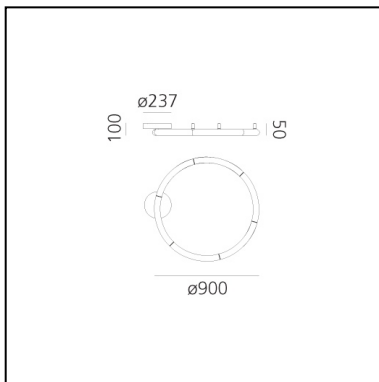

LUMINAIRE

- Watt: **55W**
- Voltage: **220-240V**
- Delivered lumen output: **6041lm**
- CCT: **3000K**
- Efficiency: **77%**
- Efficacy: **109.83lm/W**
- CRI: **80**
- Dimmable Typology: **Push/DALI**

Notes

Patent Pending MI102016000025996.
Constant current SELV.

DESCRIPTION

Alphabet of light is a language of light to communicate in freedom; it is a fundamental principle that generates an open system. Starting from a set of essential geometric elements, also certified environmentally with EPD (Environmental Product Declaration), BIG designs a new font that translates into light - an alphabet with which to write and express thoughts, a tool for shaping spaces.

Alphabet of Light allows drawing not only with words but also with graphic signs of light in space. Two linear elements of different lengths and two circular ones complement the system of letters, numbers, and symbols. The circular element, available in two diameters, breaks down into modules that enable the combination of linear elements at different angles, creating ever-changing geometries. These simple basic modules, with precise geometric proportions, can be combined to construct infinite structures of light - essential or more complex, linear or curvilinear - defining suspensions that integrate into spaces according to the architecture or functionality of the environment.

The concept by BIG combines with Artemide's optoelectronic expertise to define an innovative construction principle and provide a continuous and comfortable light. It is a minimal presence that encompasses highly innovative optoelectronic and patented mechanical components."

FEATURES

- Product Code: **1306000A**
- Colour: **White**
- Installation: **WallCeiling**
- Material: **Aluminum support, frosted technopolymer diffuser element.**
- Series: **Design Collection**
- Environment: **Indoor**
- Emission: **Diffused**
- design by: **BIG - Bjarke Ingels Group**

DIMENSIONS

- Width: **996 mm**
- Height: **100 mm**
- Diameter: **900 mm**
- Glow Wire Test: **650°**

SOURCES INCLUDED

- Category: **Led**
- Number: **1**
- Color temperature (K): **3000K**
- CRI: **80**
- Color Tolerance: **MacAdam 3SDCM**
- Service Life: **L80 (10K) 55000h**