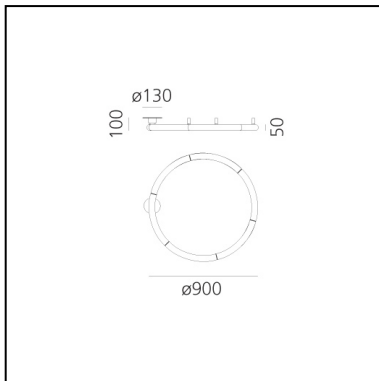

Alphabet of light circular 90 wall/ceiling semi-recessed

BIG - Bjarke Ingels Group

IP20    Dimmerable: 

LUMINAIRE

- Watt: **50W**
- Voltage: **220-240V**
- Delivered lumen output: **6041lm**
- CCT: **3000K**
- Efficiency: **77%**
- Efficacy: **120.82lm/W**
- CRI: **80**
- Dimmable Typology: **Push & APP,Push/DALI**

DIMENSIONS

- Width: **996 mm**
- Height: **100 mm**
- Diameter: **900 mm**
- Base Diameter: **130 mm**
- Glow Wire Test: **650°**

SOURCES INCLUDED

- Category: **Led**
- Number: **1**
- Color temperature (K): **3000K**
- CRI: **80**
- Color Tolerance: **MacAdam 3SDCM**
- Service Life: **L80 (10K) 55000h**

DIMENSIONS

- Width: **1640 mm**
- Height: **100 mm**
- Diameter: **1550 mm**
- Base Diameter: **130 mm**
- Glow Wire Test: **650°**

SOURCES INCLUDED

- Category: **Led**
- Number: **1**
- Color temperature (K): **3000K**
- CRI: **80**
- Color Tolerance: **MacAdam 3SDCM**
- Service Life: **L80 (10K) 55000h**

DIMENSIONS

- Width: **996 mm**
- Height: **100 mm**
- Diameter: **900 mm**
- Glow Wire Test: **650°**

SOURCES INCLUDED

- Category: **Led**
- Number: **1**
- Color temperature (K): **3000K**
- CRI: **80**
- Color Tolerance: **MacAdam 3SDCM**
- Service Life: **L80 (10K) 55000h**