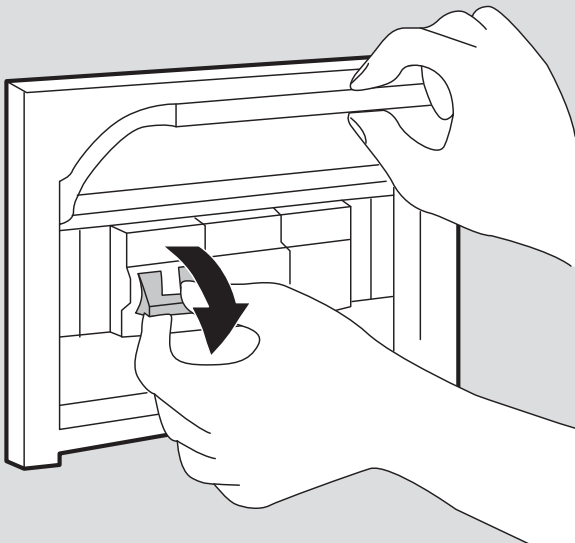

**DV1034**

**DV1035**

**DV1034APP**

**DV1035APP**

**DV1036**

**DV1036APP**

**i**

Lamp Code	Description	Driver Code NO BLL	Driver Code BLL
1425000A	ALPHABET LINEAR 120 SEMI-RECESSED	DV1035	DV1035APP
1426000A	ALPHABET LINEAR 180 SEMI-RECESSED		
1428000A	ALPHABET LINEAR 240 SEMI-RECESSED	DV1034	DV1034APP
1427000A	ALPHABET CIRCULAR 90 SEMI-RECESSED		
1429000A	ALPHABET CIRCULAR 155 SEMI-RECESSED	DV1036	DV1036APP
1428008A	ALPHABET LINEAR 240 SEMI-RECESSED UL		DV1038APP