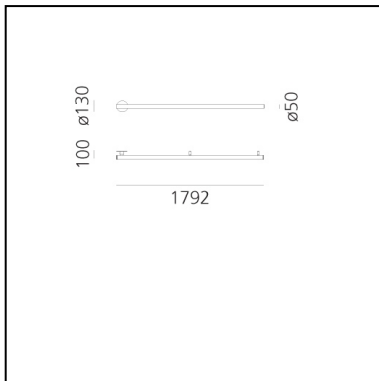

LUMINAIRE

- Watt: **44W**
- Voltage: **220-240V**
- Delivered lumen output: **5226lm**
- CCT: **3000K**
- Efficiency: **81%**
- Efficacy: **118.78lm/W**
- CRI: **80**
- Dimmable Typology: **Push & APP,Push/DALI**

Notes

Patent Pending MI102016000025996.
Constant current SELV.
Driver supplied separately.

DESCRIPTION

Alphabet of light is a language of light to communicate in freedom; it is a fundamental principle that generates an open system. Starting from a set of essential geometric elements, also certified environmentally with EPD (Environmental Product Declaration), BIG designs a new font that translates into light - an alphabet with which to write and express thoughts, a tool for shaping spaces.

Alphabet of Light allows drawing not only with words but also with graphic signs of light in space. Two linear elements of different lengths and two circular ones complement the system of letters, numbers, and symbols. The circular element, available in two diameters, breaks down into modules that enable the combination of linear elements at different angles, creating ever-changing geometries. These simple basic modules, with precise geometric proportions, can be combined to construct infinite structures of light - essential or more complex, linear or curvilinear - defining suspensions that integrate into spaces according to the architecture or functionality of the environment.

The concept by BIG combines with Artemide's optoelectronic expertise to define an innovative construction principle and provide a continuous and comfortable light. It is a minimal presence that encompasses highly innovative optoelectronic and patented mechanical components."

FEATURES

- Product Code: **1426000A**
- Colour: **White**
- Installation: **CeilingRecessed**
- Material: **Aluminum support, frosted technopolymer diffuser element.**
- Series: **Design Collection**
- Environment: **Indoor**
- Emission: **Diffused**
- design by: **BIG - Bjarke Ingels Group**

DIMENSIONS

- Length: **1790 mm**
- Height: **100 mm**
- Diameter: **50 mm**
- Base Diameter: **130 mm**
- Glow Wire Test: **650°**

SOURCES INCLUDED