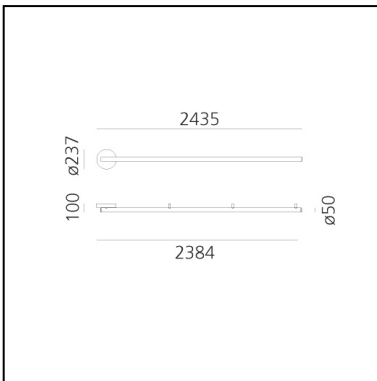

LUMINAIRE

- Watt: **63W**
- Voltage: **220-240V**
- Delivered lumen output: **6968lm**
- CCT: **3000K**
- Efficiency: **81%**
- Efficacy: **110.61lm/W**
- CRI: **80**
- Dimmable Typology: **Push & APP**

Notes

Patent Pending MI102016000025996.
Constant current SELV.

DESCRIPTION

Alphabet of light is a language of light to communicate in freedom; it is a fundamental principle that generates an open system. Starting from a set of essential geometric elements, also certified environmentally with EPD (Environmental Product Declaration), BIG designs a new font that translates into light - an alphabet with which to write and express thoughts, a tool for shaping spaces.

Alphabet of Light allows drawing not only with words but also with graphic signs of light in space. Two linear elements of different lengths and two circular ones complement the system of letters, numbers, and symbols. The circular element, available in two diameters, breaks down into modules that enable the combination of linear elements at different angles, creating ever-changing geometries. These simple basic modules, with precise geometric proportions, can be combined to construct infinite structures of light - essential or more complex, linear or curvilinear - defining suspensions that integrate into spaces according to the architecture or functionality of the environment.

The concept by BIG combines with Artemide's optoelectronic expertise to define an innovative construction principle and provide a continuous and comfortable light. It is a minimal presence that encompasses highly innovative optoelectronic and patented mechanical components."

FEATURES

- Product Code: **1308000APP**
- Colour: **White**
- Installation: **CeilingWall**
- Material: **Aluminum support, frosted technopolymer diffuser element.**
- Series: **Design Collection**
- Environment: **Indoor**
- Emission: **Diffused**
- design by: **BIG - Bjarke Ingels Group**

DIMENSIONS

- Length: **2380 mm**
- Height: **100 mm**
- Glow Wire Test: **650°**

SOURCES INCLUDED