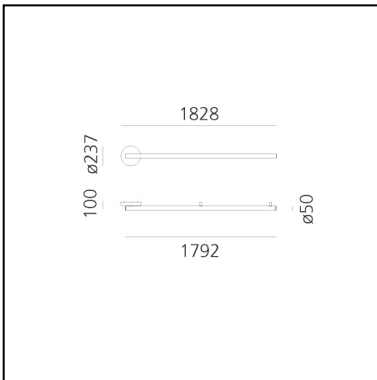

LUMINAIRE

- Watt: **50W**
- Voltage: **220-240V**
- Delivered lumen output: **5226lm**
- CCT: **3000K**
- Efficiency: **81%**
- Efficacy: **104.52lm/W**
- CRI: **80**
- Dimmable Typology: **Push/DALI**

Notes

Patent Pending MI102016000025996.
Constant current SELV.

DESCRIPTION

Alphabet of light is a language of light to communicate in freedom; it is a fundamental principle that generates an open system. Starting from a set of essential geometric elements, also certified environmentally with EPD (Environmental Product Declaration), BIG designs a new font that translates into light - an alphabet with which to write and express thoughts, a tool for shaping spaces.

Alphabet of Light allows drawing not only with words but also with graphic signs of light in space. Two linear elements of different lengths and two circular ones complement the system of letters, numbers, and symbols. The circular element, available in two diameters, breaks down into modules that enable the combination of linear elements at different angles, creating ever-changing geometries. These simple basic modules, with precise geometric proportions, can be combined to construct infinite structures of light - essential or more complex, linear or curvilinear - defining suspensions that integrate into spaces according to the architecture or functionality of the environment.

The concept by BIG combines with Artemide's optoelectronic expertise to define an innovative construction principle and provide a continuous and comfortable light. It is a minimal presence that encompasses highly innovative optoelectronic and patented mechanical components."

FEATURES

- Product Code: **1305000A**
- Colour: **White**
- Installation: **WallCeiling**
- Material: **Aluminum support, frosted technopolymer diffuser element.**
- Series: **Design Collection**
- Environment: **Indoor**
- Emission: **Diffused**
- design by: **BIG - Bjarke Ingels Group**

DIMENSIONS

- Length: **1790 mm**
- Height: **100 mm**
- Glow Wire Test: **650°**

SOURCES INCLUDED

- Category: **Led**
- Number: **1**
- Color temperature (K): **3000K**
- CRI: **80**
- Color Tolerance: **MacAdam 3SDCM**
- Service Life: **L80 (10K) 55000h**