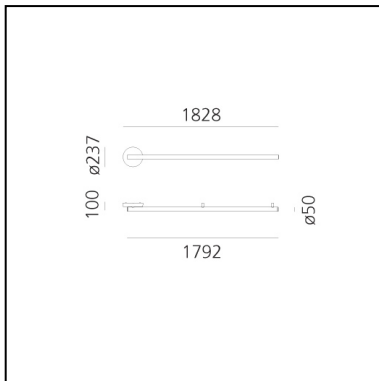

LUMINAIRE

- Watt: **50W**
- Voltage: **220-240V**
- Delivered lumen output: **5226lm**
- CCT: **3000K**
- Efficiency: **81%**
- Efficacy: **104.52lm/W**
- CRI: **80**
- Dimmable Typology: **Push & APP**

Notes

Patent Pending MI102016000025996.
Constant current SELV.

DESCRIPTION

Alphabet of light is a language of light to communicate in freedom; it is a fundamental principle that generates an open system. Starting from a set of essential geometric elements, also certified environmentally with EPD (Environmental Product Declaration), BIG designs a new font that translates into light - an alphabet with which to write and express thoughts, a tool for shaping spaces.

Alphabet of Light allows drawing not only with words but also with graphic signs of light in space. Two linear elements of different lengths and two circular ones complement the system of letters, numbers, and symbols. The circular element, available in two diameters, breaks down into modules that enable the combination of linear elements at different angles, creating ever-changing geometries. These simple basic modules, with precise geometric proportions, can be combined to construct infinite structures of light - essential or more complex, linear or curvilinear - defining suspensions that integrate into spaces according to the architecture or functionality of the environment.

The concept by BIG combines with Artemide's optoelectronic expertise to define an innovative construction principle and provide a continuous and comfortable light. It is a minimal presence that encompasses highly innovative optoelectronic and patented mechanical components."

FEATURES

- Product Code: **1305000APP**
- Colour: **White**
- Installation: **CeilingWall**
- Material: **Aluminum support, frosted technopolymer diffuser element.**
- Series: **Design Collection**
- Environment: **Indoor**
- Emission: **Diffused**
- design by: **BIG - Bjarke Ingels Group**

DIMENSIONS

- Length: **1790 mm**
- Height: **100 mm**
- Glow Wire Test: **650°**

SOURCES INCLUDED