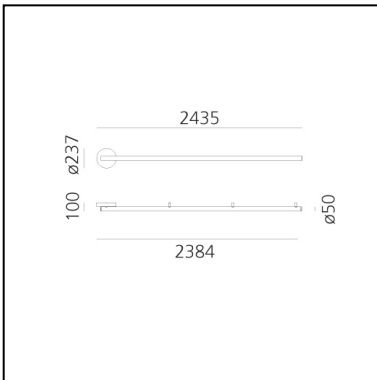

LUMINAIRE

- Watt: **63W**
- Voltage: **220-240V**
- Delivered lumen output: **6968lm**
- CCT: **3000K**
- Efficiency: **81%**
- Efficacy: **110.61lm/W**
- CRI: **80**
- Dimmable Typology: **Push/DALI**

Notes

Patent Pending MI102016000025996.
Constant current SELV.

DESCRIPTION

Alphabet of light is a language of light to communicate in freedom; it is a fundamental principle that generates an open system. Starting from a set of essential geometric elements, also certified environmentally with EPD (Environmental Product Declaration), BIG designs a new font that translates into light - an alphabet with which to write and express thoughts, a tool for shaping spaces.

Alphabet of Light allows drawing not only with words but also with graphic signs of light in space. Two linear elements of different lengths and two circular ones complement the system of letters, numbers, and symbols. The circular element, available in two diameters, breaks down into modules that enable the combination of linear elements at different angles, creating ever-changing geometries. These simple basic modules, with precise geometric proportions, can be combined to construct infinite structures of light - essential or more complex, linear or curvilinear - defining suspensions that integrate into spaces according to the architecture or functionality of the environment.

The concept by BIG combines with Artemide's optoelectronic expertise to define an innovative construction principle and provide a continuous and comfortable light. It is a minimal presence that encompasses highly innovative optoelectronic and patented mechanical components."

FEATURES

- Product Code: **1308000A**
- Colour: **White**
- Installation: **WallCeiling**
- Material: **Aluminum support, frosted technopolymer diffuser element.**
- Series: **Design Collection**
- Environment: **Indoor**
- Emission: **Diffused**
- design by: **BIG - Bjarke Ingels Group**

DIMENSIONS

- Length: **2380 mm**
- Height: **100 mm**
- Glow Wire Test: **650°**

SOURCES INCLUDED

- Category: **Led**
- Number: **1**
- Color temperature (K): **3000K**
- CRI: **80**
- Color Tolerance: **MacAdam 3SDCM**
- Service Life: **L80 (10K) 55000h**