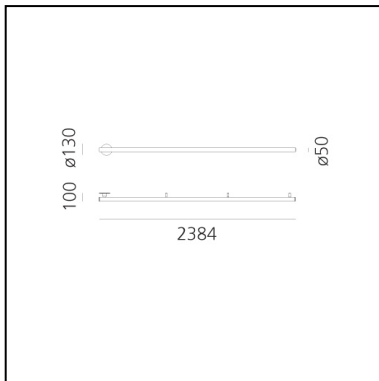

LUMINAIRE

- Watt: **58W**
- Voltage: **220-240V**
- Delivered lumen output: **6968lm**
- CCT: **3000K**
- Efficiency: **81%**
- Efficacy: **120.14lm/W**
- CRI: **80**
- Dimmable Typology: **Push & APP,Push/DALI**

Notes

Patent Pending MI102016000025996.
Constant current SELV.
Driver supplied separately.

DESCRIPTION

Alphabet of light is a language of light to communicate in freedom; it is a fundamental principle that generates an open system. Starting from a set of essential geometric elements, also certified environmentally with EPD (Environmental Product Declaration), BIG designs a new font that translates into light - an alphabet with which to write and express thoughts, a tool for shaping spaces.

Alphabet of Light allows drawing not only with words but also with graphic signs of light in space. Two linear elements of different lengths and two circular ones complement the system of letters, numbers, and symbols. The circular element, available in two diameters, breaks down into modules that enable the combination of linear elements at different angles, creating ever-changing geometries. These simple basic modules, with precise geometric proportions, can be combined to construct infinite structures of light - essential or more complex, linear or curvilinear - defining suspensions that integrate into spaces according to the architecture or functionality of the environment.

The concept by BIG combines with Artemide's optoelectronic expertise to define an innovative construction principle and provide a continuous and comfortable light. It is a minimal presence that encompasses highly innovative optoelectronic and patented mechanical components."

FEATURES

- Product Code: **1427000A**
- Colour: **White**
- Installation: **CeilingRecessed**
- Material: **Aluminum support, frosted technopolymer diffuser element.**
- Series: **Design Collection**
- Environment: **Indoor**
- Emission: **Diffused**
- design by: **BIG - Bjarke Ingels Group**

DIMENSIONS

- Length: **2380 mm**
- Height: **100 mm**
- Diameter: **50 mm**
- Base Diameter: **130 mm**
- Glow Wire Test: **650°**

SOURCES INCLUDED