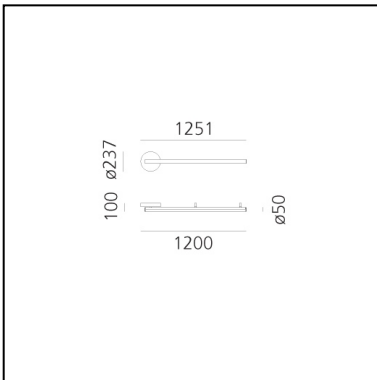

LUMINAIRE

- Watt: **35W**
- Voltage: **220-240V**
- Delivered lumen output: **3484lm**
- CCT: **3000K**
- Efficiency: **81%**
- Efficacy: **99.55lm/W**
- CRI: **80**
- Dimmable Typology: **Push/DALI**

Notes

Patent Pending MI102016000025996.
Constant current SELV.

DESCRIPTION

Alphabet of light is a language of light to communicate in freedom; it is a fundamental principle that generates an open system. Starting from a set of essential geometric elements, also certified environmentally with EPD (Environmental Product Declaration), BIG designs a new font that translates into light - an alphabet with which to write and express thoughts, a tool for shaping spaces.

Alphabet of Light allows drawing not only with words but also with graphic signs of light in space. Two linear elements of different lengths and two circular ones complement the system of letters, numbers, and symbols. The circular element, available in two diameters, breaks down into modules that enable the combination of linear elements at different angles, creating ever-changing geometries. These simple basic modules, with precise geometric proportions, can be combined to construct infinite structures of light - essential or more complex, linear or curvilinear - defining suspensions that integrate into spaces according to the architecture or functionality of the environment.

The concept by BIG combines with Artemide's optoelectronic expertise to define an innovative construction principle and provide a continuous and comfortable light. It is a minimal presence that encompasses highly innovative optoelectronic and patented mechanical components."

FEATURES

- Product Code: **1304000A**
- Colour: **White**
- Installation: **WallCeiling**
- Material: **Aluminum support, frosted technopolymer diffuser element.**
- Series: **Design Collection**
- Environment: **Indoor**
- Emission: **Diffused**
- design by: **BIG - Bjarke Ingels Group**

DIMENSIONS

- Length: **1200 mm**
- Height: **100 mm**
- Glow Wire Test: **650°**

SOURCES INCLUDED

- Category: **Led**
- Number: **1**
- Color temperature (K): **3000K**
- CRI: **80**
- Color Tolerance: **MacAdam 3SDCM**
- Service Life: **L80 (10K) 55000h**