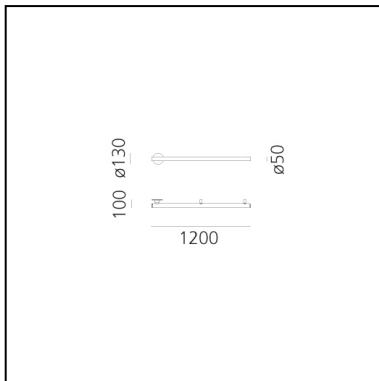

Alphabet of light linear 120 wall/ceiling semi-recessed

BIG - Bjarke Ingels Group

IP20    Dimmerable: 

LUMINAIRE

- Watt: **29W**
- Voltage: **220-240V**
- Delivered lumen output: **3484lm**
- CCT: **3000K**
- Efficiency: **81%**
- Efficacy: **120.14lm/W**
- CRI: **80**
- Dimmable Typology: **Push & APP,Push/DALI**

DIMENSIONS

- Length: **1200 mm**
- Height: **100 mm**
- Diameter: **50 mm**
- Base Diameter: **130 mm**
- Glow Wire Test: **650°**

SOURCES INCLUDED

- Category: **Led**
- Number: **1**
- Color temperature (K): **3000K**
- CRI: **80**
- Color Tolerance: **MacAdam 3SDCM**
- Service Life: **L80 (10K) 55000h**

DIMENSIONS

- Length: **1790 mm**
- Height: **100 mm**
- Diameter: **50 mm**
- Base Diameter: **130 mm**
- Glow Wire Test: **650°**

SOURCES INCLUDED

- Category: **Led**
- Number: **1**
- Color temperature (K): **3000K**
- CRI: **80**
- Color Tolerance: **MacAdam 3SDCM**
- Service Life: **L80 (10K) 55000h**