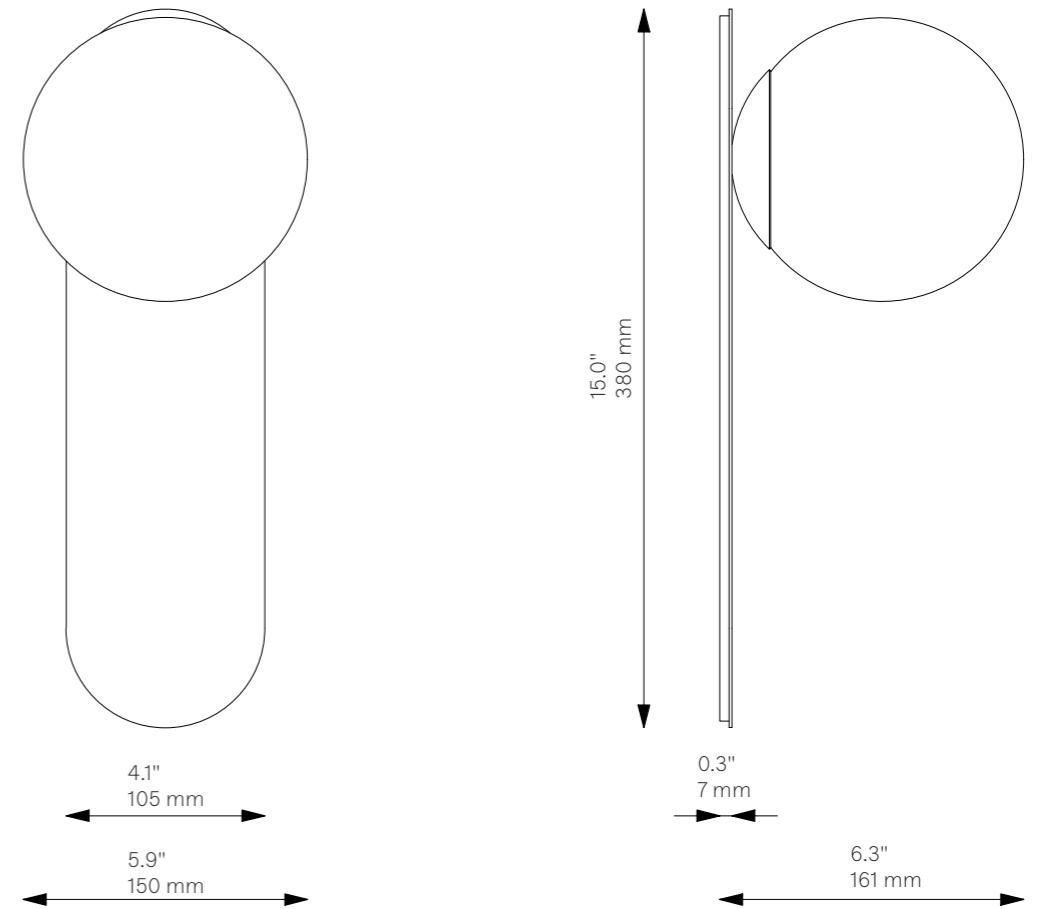

Adrion SM ^{New}

Wall Sconce - B651

Globe Collection

Glass Lampshades	1 x Ø 150 mm / Ø 5.9" Soda Lime Triplex Opal Glass Soda Lime Marble Glass Borosilicate Transparent Glass
-------------------------	---

Weight 1.7 kg / 3.7 lb

Light Source LED Bulb (included) 1 x 5 W
Max Wattage 1 x 10 W
Total Lumens 450-500 lm
Color Temperature 2700 K
Bulb Base E14 / E12

Dimmable with electronic
Dimmers only (ELV, trailing edge)

Finishes LBB / Lacquered Burnished Brass
BGM / Black Gunmetal
PN / Polished Nickel

CE/UL Certified CE/UL

Ingress Protection IP 20

Adrion LG ^{New}

Wall Sconce - B653

Globe Collection

Glass Lampshades	1 x Ø 150 mm / Ø 5.9" Soda Lime Triplex Opal Glass Soda Lime Marble Glass Borosilicate Transparent Glass
-------------------------	---

Weight	2.1 kg / 4.6 lb
---------------	-----------------

Light Source	LED Bulb (included) 1 x 5 W Max Wattage 1 x 10 W Total Lumens 450-500 lm Color Temperature 2700 K Bulb Base E14 / E12
---------------------	---