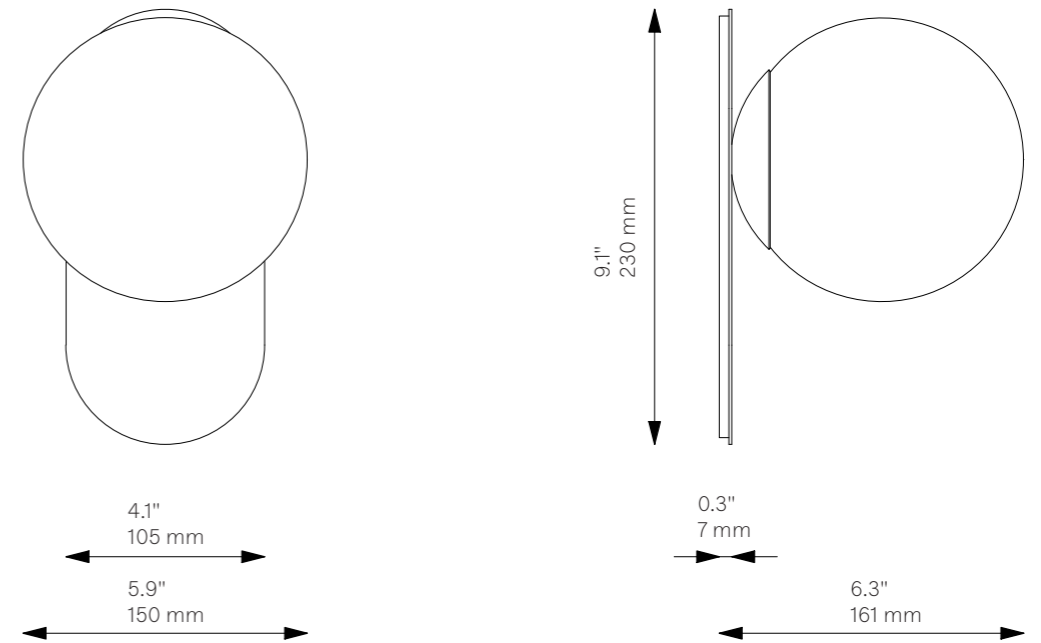

Adrion SM ^{New}

Wall Sconce - B651

Globe Collection

Glass Lampshades	1 x Ø 150 mm / Ø 5.9" Soda Lime Triplex Opal Glass Soda Lime Marble Glass Borosilicate Transparent Glass
-------------------------	---

Weight	1.4 kg / 3.1 lb
---------------	-----------------

Light Source	LED Bulb (included) 1 x 5 W Max Wattage 1 x 10 W Total Lumens 450-500 lm Color Temperature 2700 K Bulb Base E14 / E12
---------------------	---

Weight 1.7 kg / 3.7 lb

Light Source LED Bulb (included) 1 x 5 W
Max Wattage 1 x 10 W
Total Lumens 450-500 lm
Color Temperature 2700 K
Bulb Base E14 / E12

Dimmable with electronic
Dimmers only (ELV, trailing edge)

Weight	2.1 kg / 4.6 lb
---------------	-----------------

Light Source	LED Bulb (included) 1 x 5 W Max Wattage 1 x 10 W Total Lumens 450-500 lm Color Temperature 2700 K Bulb Base E14 / E12
---------------------	---