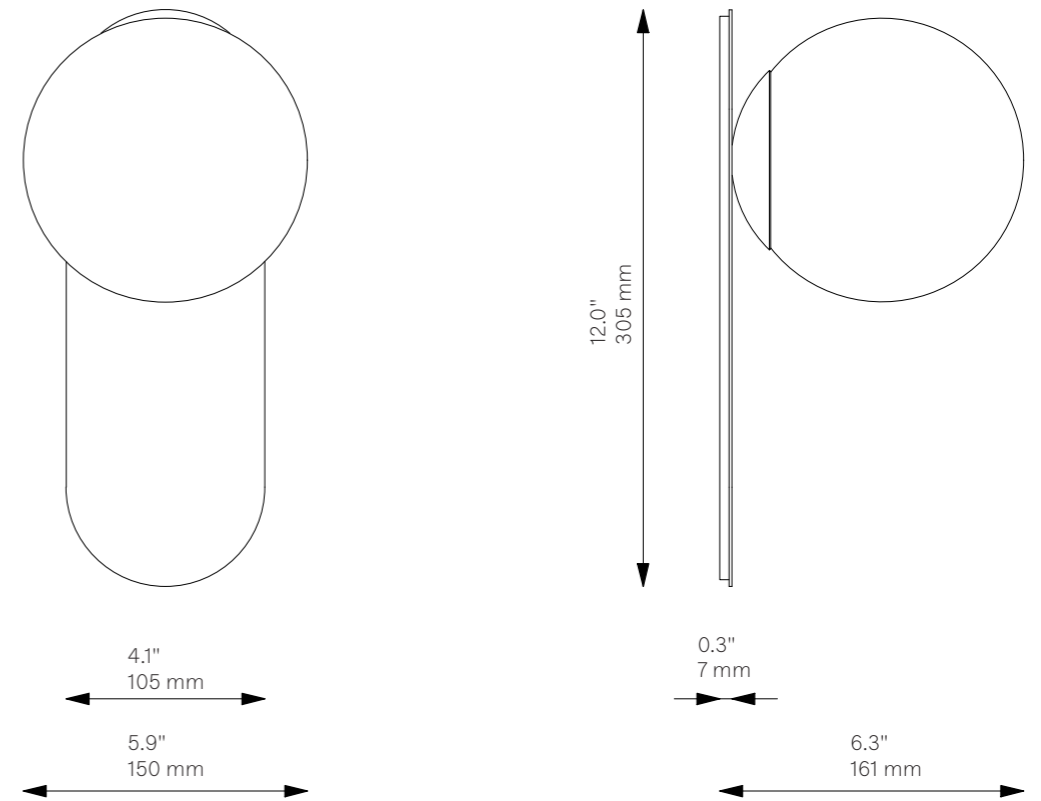

Adrion SM ^{New}

Wall Sconce - B651

Globe Collection

Glass Lampshades	1 x Ø 150 mm / Ø 5.9" Soda Lime Triplex Opal Glass Soda Lime Marble Glass Borosilicate Transparent Glass
-------------------------	---

Weight	1.4 kg / 3.1 lb
---------------	-----------------

Light Source	LED Bulb (included) 1 x 5 W Max Wattage 1 x 10 W Total Lumens 450-500 lm Color Temperature 2700 K Bulb Base E14 / E12
---------------------	---

Ingress Protection	IP 20
---------------------------	-------

Adrion MD ^{New}

Wall Sconce - B652

Globe Collection

Glass Lampshades 1 x Ø 150 mm / Ø 5.9"
Soda Lime Triplex Opal Glass
Soda Lime Marble Glass
Borosilicate Transparent Glass

Weight 1.7 kg / 3.7 lb

Light Source LED Bulb (included) 1 x 5 W
Max Wattage 1 x 10 W
Total Lumens 450-500 lm
Color Temperature 2700 K
Bulb Base E14 / E12

Dimmable with electronic
Dimmers only (ELV, trailing edge)