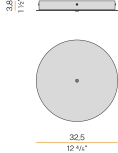

PANZERI

Zero Round

Accessories / power supply

XM10301.521.0002

Canopy for power supply of 1 Zero Round 125 - Zero Round 150 - Zero Round 200 model, with DALI/Push DIM driver.