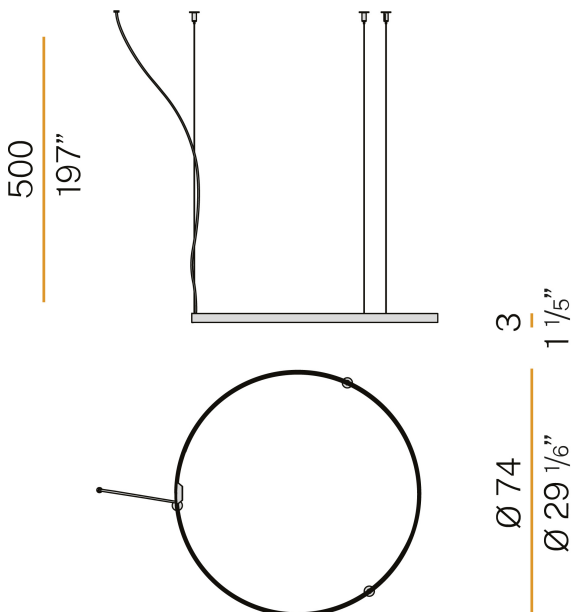

Technical drawing