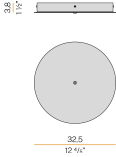

PANZERI

Zero Round

Accessories / power supply

XM10301.521.0002

Canopy for power supply of 1 Zero Round 125 - Zero Round 150 - Zero Round 200 model, with DALI/Push DIM driver.