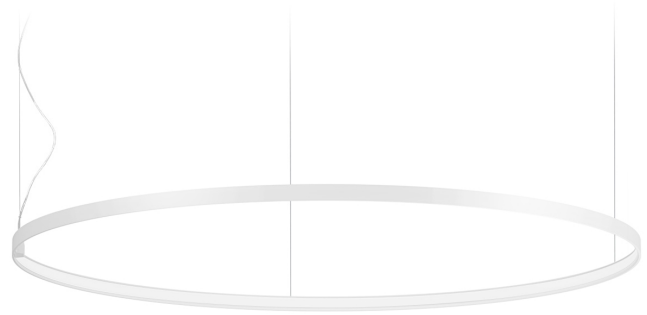

PANZERI

Zero Round

24V DC
M10301.125.0410

● white

Data sheet

CODE	M10301.125.0410
SYSTEM POWER CONSUMPTION	62W
EFFICACY	82.24lm/W
LIGHT SOURCE	LED
LIGHT SOURCE LIFETIME	L70 (B50) 60.000h
COLOUR TEMPERATURE	3000K Ra>90
LIGHT DISTRIBUTION	diffused
POWER SUPPLY	24V DC
DRIVER	remote not included
NOMINAL LUMINOUS FLUX	7088lm
LUMEN OUTPUT	5099lm
EFFICIENCY	71.9%
WEIGHT	1,50 Kg
PROTECTION DEGREE	IP20
COLOUR TOLLERANCES	SDCM 3
PACKING DIMENSIONS	132,0 x 132,0 x 9,0 cm

Single or multiple suspension lighting fixture for interiors, with direct and indirect light emission.

Bended extruded aluminium structure in white, black, bronze, mat brass or titanium polyacrylic paint.

Extruded polycarbonate diffuser with opaline finish.

Suspension kit with griplocks and 5m (196,9") long steel cables.

5m (196,9") long power cable in transparent PVC.

Provided without power canopy.