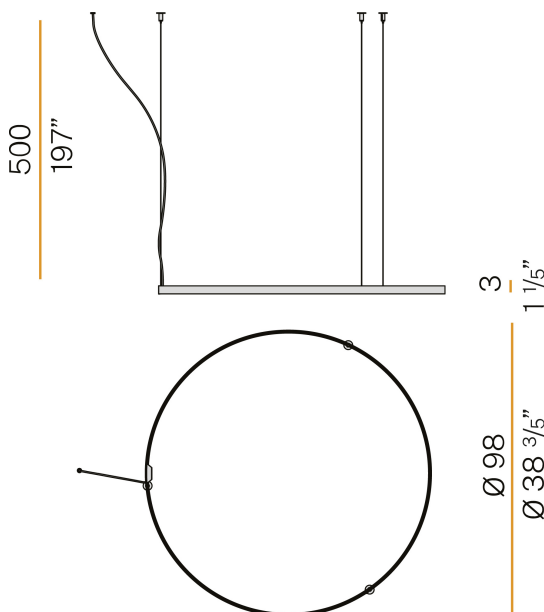

Technical drawing