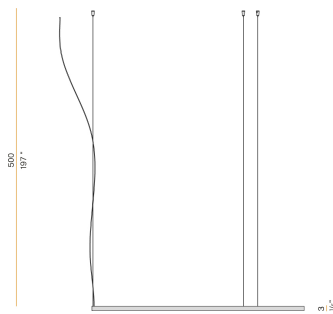

Extruded polycarbonate diffuser with opaline finish.

Suspension kit with griplocks and 5m (196,9") long steel cables.

5m (196,9") long power cable in transparent PVC.

Provided without power canopy.

Technical drawing