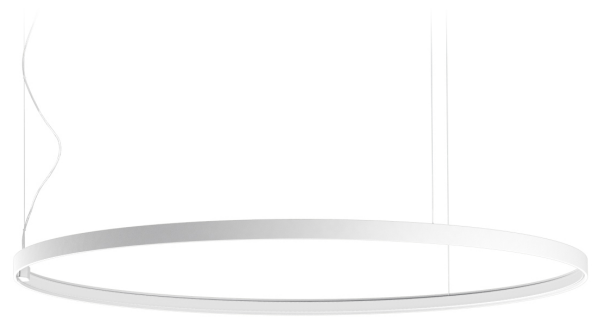

PANZERI

Zero Round

24V DC

M03301.100.0410

● white

Data sheet

CODE	M03301.100.0410
SYSTEM POWER CONSUMPTION	47W
EFFICACY	86.79lm/W
LIGHT SOURCE	LED
LIGHT SOURCE LIFETIME	L70 (B50) 60.000h
COLOUR TEMPERATURE	3000K Ra>90
LIGHT DISTRIBUTION	diffused
POWER SUPPLY	24V DC
DRIVER	remote not included
NOMINAL LUMINOUS FLUX	5670lm
LUMEN OUTPUT	4079lm
EFFICIENCY	71.9%
WEIGHT	1.43 Kg
PROTECTION DEGREE	IP20
COLOUR TOLLERANCES	SDCM 3
PACKING DIMENSIONS	107,0 x 107,0 x 11,0 cm