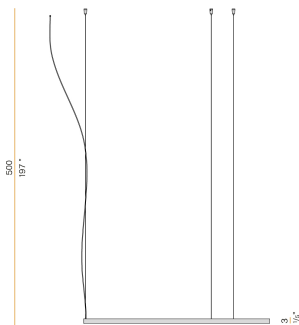

Extruded polycarbonate diffuser with opaline finish.

Suspension kit with griplocks and 5m (196,9") long steel cables.

5m (196,9") long power cable in transparent PVC.

Provided without power canopy.

Technical drawing