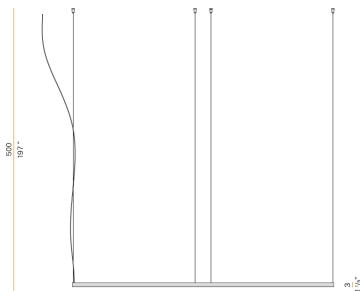

Extruded polycarbonate diffuser with opaline finish.

Suspension kit with griplocks and 5m (196,9") long steel cables.

5m (196,9") long power cable in transparent PVC.

Provided without power canopy.

Technical drawing