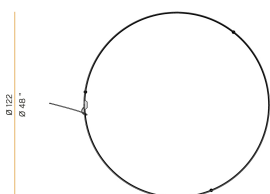

Extruded polycarbonate diffuser with opaline finish.

Suspension kit with griplocks and 5m (196,9") long steel cables.

5m (196,9") long power cable in transparent PVC.

Provided without power canopy.

Technical drawing