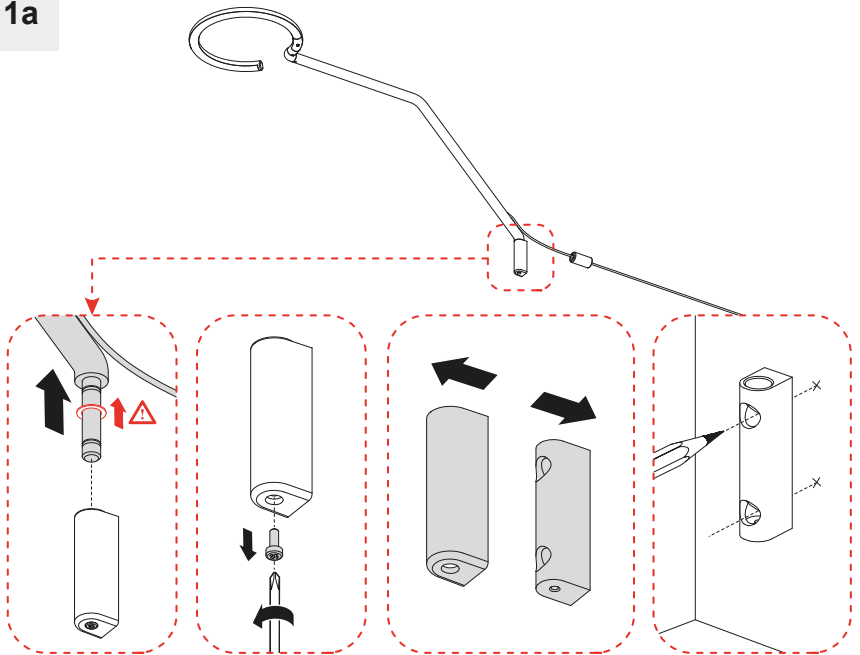

Artemide®

VINE LIGHT

design
BIG

i

i

B

A

1a