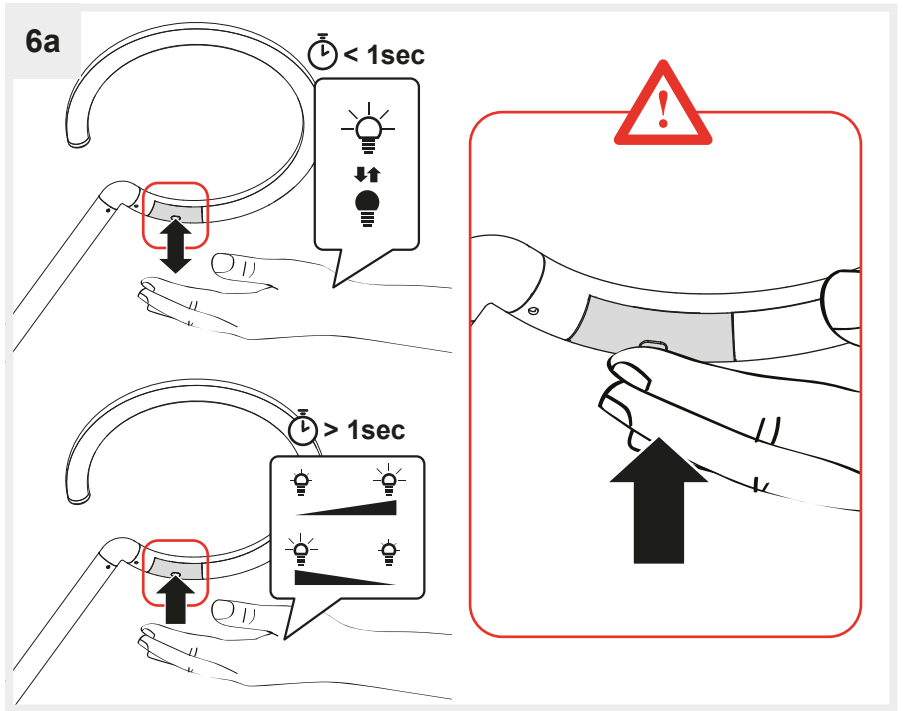

Artemide®

VINE LIGHT

design
BIG

i

i

B

A

1a