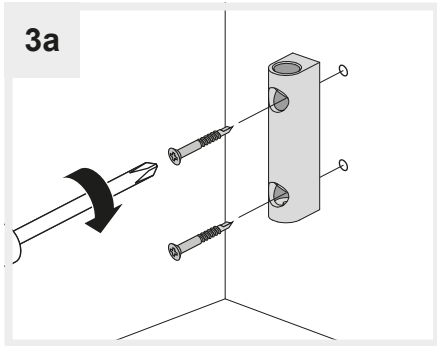

Artemide®

VINE LIGHT

design
BIG

i

i

B

A

1a