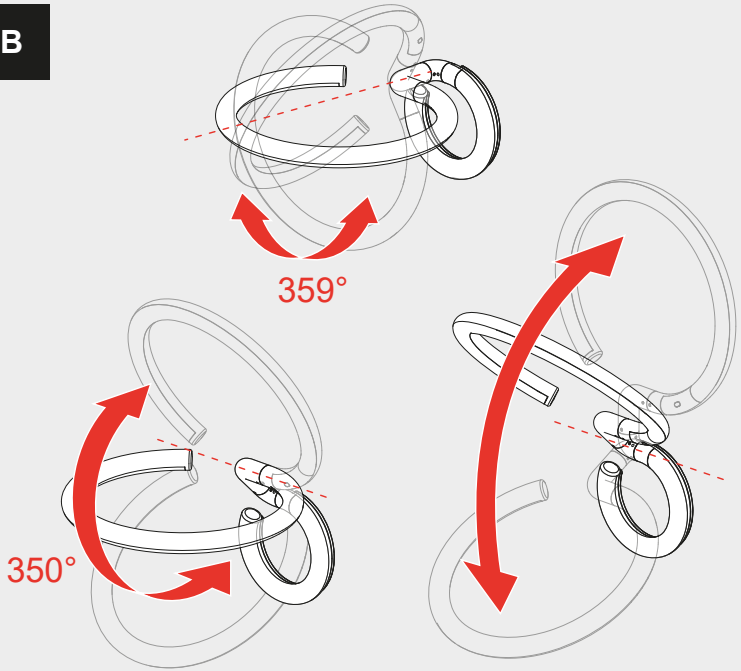

Artemide®

VINE LIGHT

design
BIG

i

i

B

A

1a