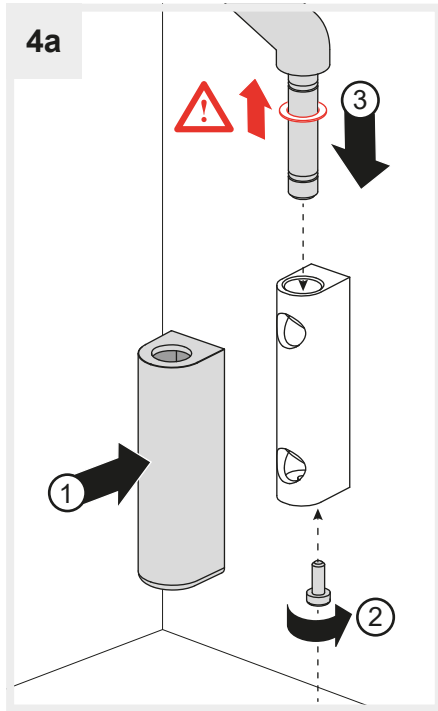

Artemide®

VINE LIGHT

design
BIG

i

i

B

A

1a