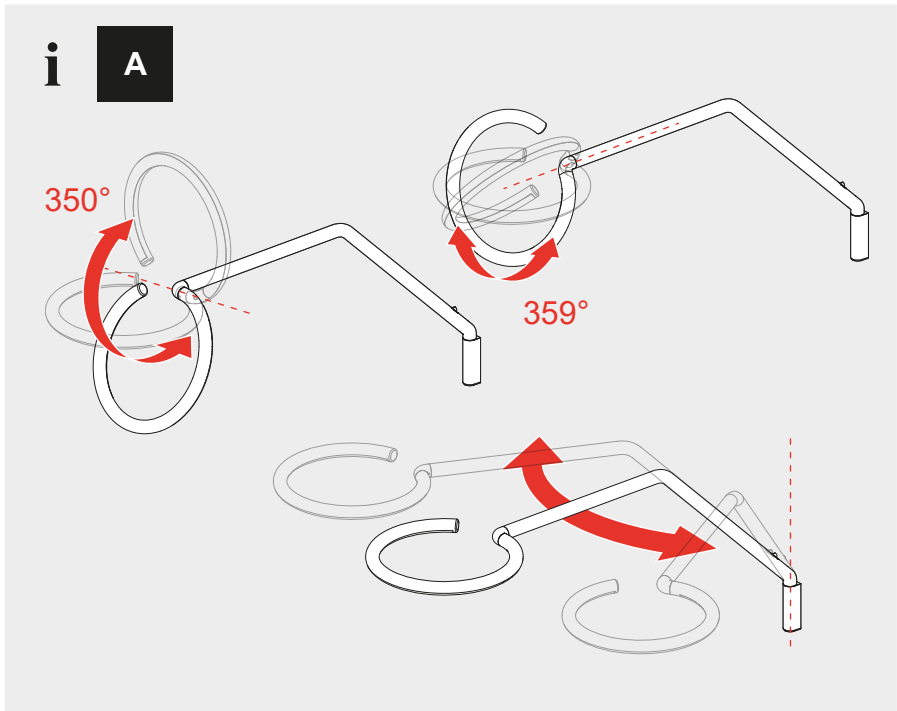

Artemide®

VINE LIGHT

design
BIG

i

i

B

A

1a