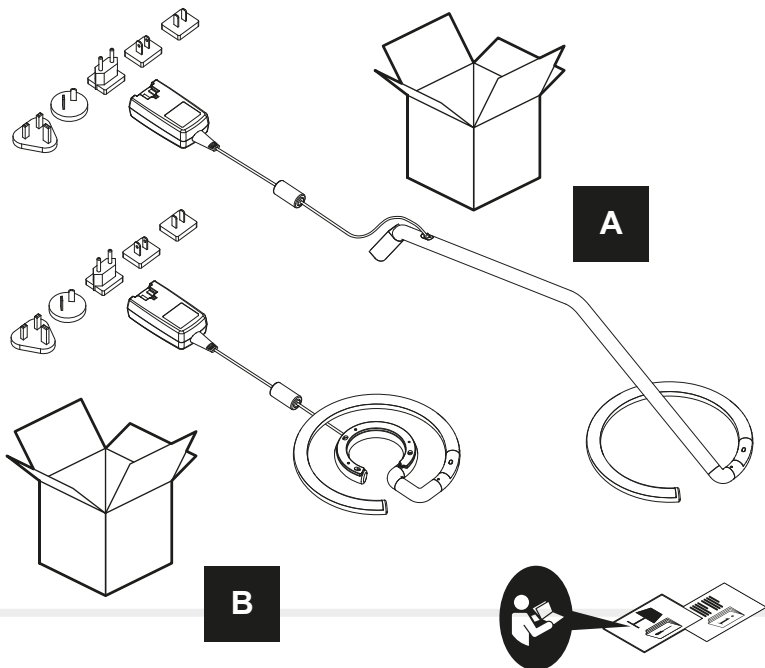

Artemide®

VINE LIGHT

design
BIG

i

i

B

A

1a