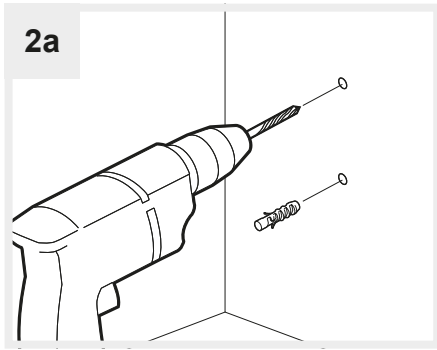

Artemide®

VINE LIGHT

design
BIG

i

i

B

A

1a