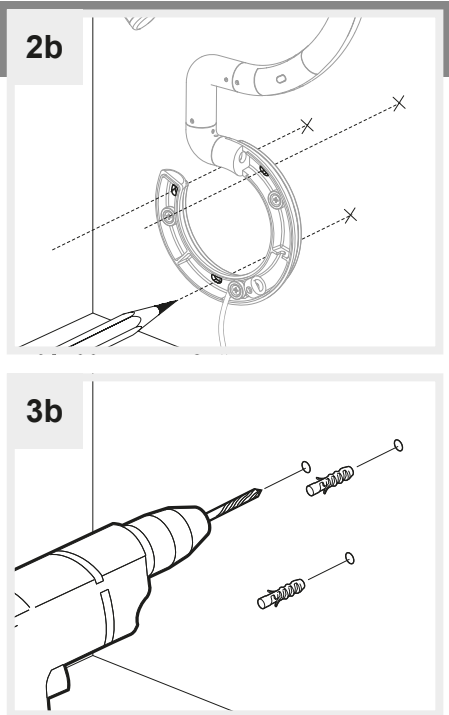

Artemide®

VINE LIGHT

design
BIG

i

i

B

A

1a