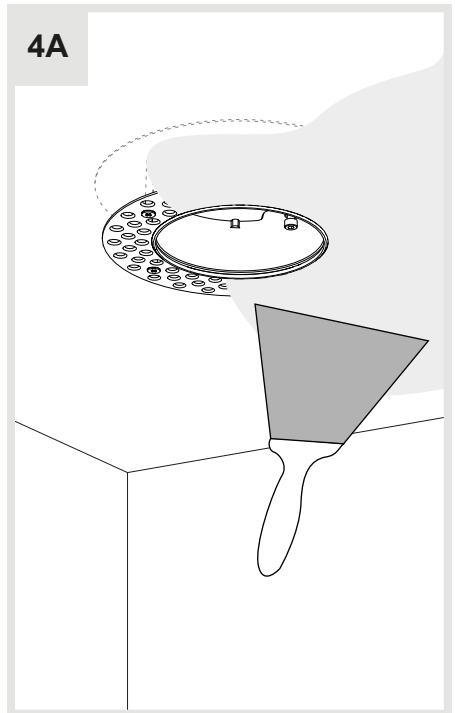

HOY RECESSED DOWNLIGHT TRIM HOY RECESSED DOWNLIGHT TRIMLESS

design
Foster + Partners

i

BM05000

A

BM051...

B

1

∅ 95 mm

i

A**2A****3A****4A**

2B

B

3B

5

6